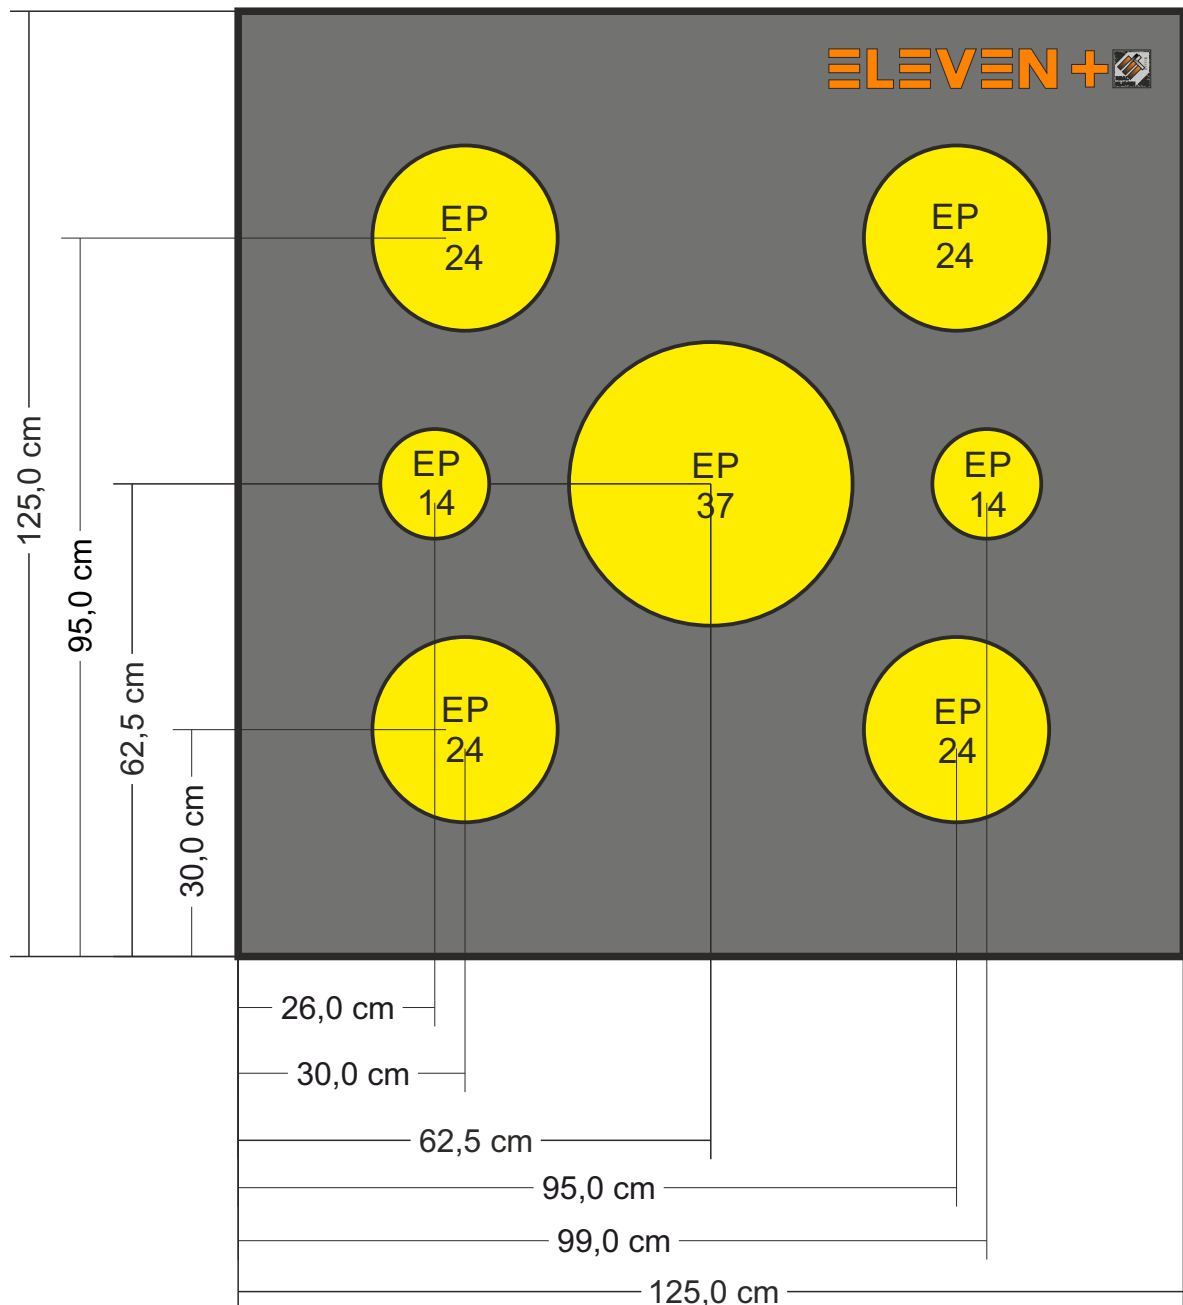

Layout #6

Recommended stand height: 68 cm

ELEVEN Buttress 125x125 cm

with 1 piece 37,5 cm EP inserts
for recurve divisions

Layout #7

Recommended stand height: 68 cm

ELEVEN Buttress 125x125 cm

with 1 piece 24,5 cm EP inserts
for recurve divisions

Layout #8

Recommended stand height: 68 cm

ELEVEN Buttress 125x125 cm

with 4 pieces 24,5 cm EP inserts
and 1 piece 37,5 cm EP insert
for mixed usage
with extra long lifetime

Layout #9

Recommended stand height: 68 cm

ELEVEN+ Buttress 125x125 cm

with 4 pieces 24,5 cm EP inserts
 and 1 piece 37,5 cm EP insert
 and 2 pieces 14,5 cm EP inserts
 Recommended for mixed usage
 with extra long lifetime

Layout #9/14

Recommended stand height: 68 cm

ELEVEN+ Buttress 125x125 cm

with 4 pieces 14,5 cm EP inserts
Recommended for mixed usage

Layout #10

Recommended stand height: 68 cm

ELEVEN+ Buttress 125x125 cm

with 5 pieces 24,5 cm EP inserts
for mixed usage