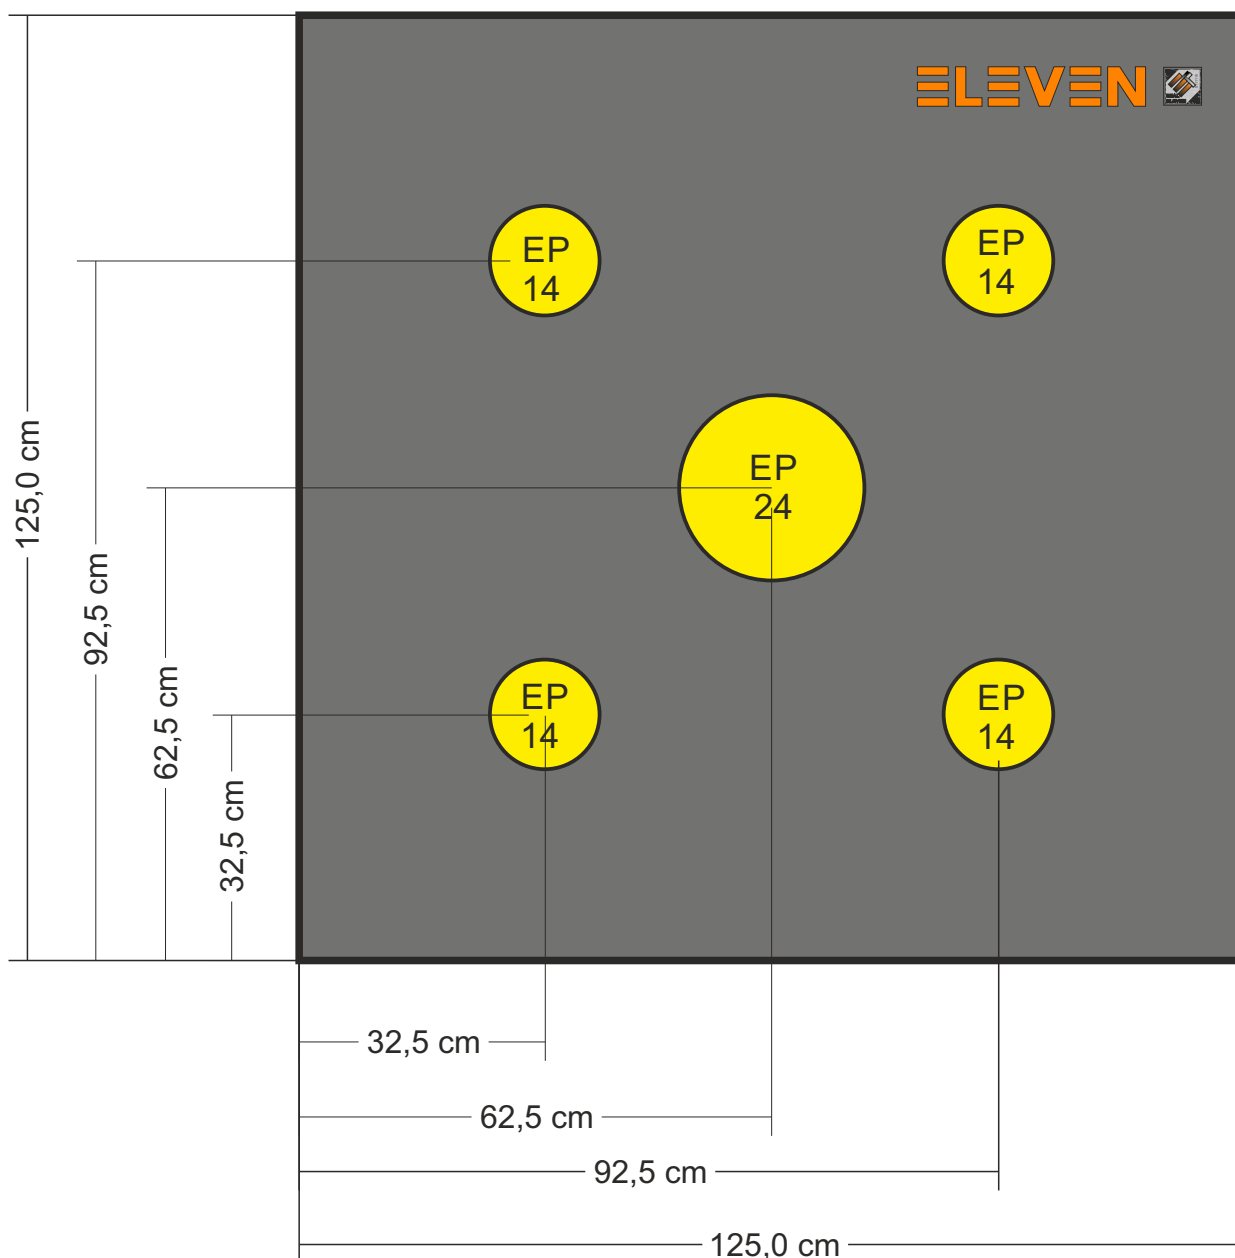

ELEVEN Buttress 125x125 cm

with 12 pieces 9,5 cm EP inserts
 2x3 Vertical Triple Target Face for indoor
 Individual and Team events

Layout #0

Recommended stand height: 68 cm

ELEVEN+ Buttress 125x125 cm

with 3 pieces 14,5 cm and 1 piece 24,5 cm EP inserts
for qualification round of compound divisions

Layout #1

Recommended stand height: 68 cm

ELEVEN+ Buttruss 125x125 cm
 with 4 pieces 14,5 cm EP inserts
 for qualification round of compound divisions

Layout #2

Recommended stand height: 68 cm

ELEVEN Buttress 125x125 cm

with 1 piece 24,5 cm and 4 pieces 14,5 cm EP inserts
for qualification rounds

Layout #3

Recommended stand height: 68 cm

ELEVEN Buttress 125x125 cm

with 1 piece 24,5 cm and 6 pieces 14,5 cm EP inserts
for qualification rounds and finals