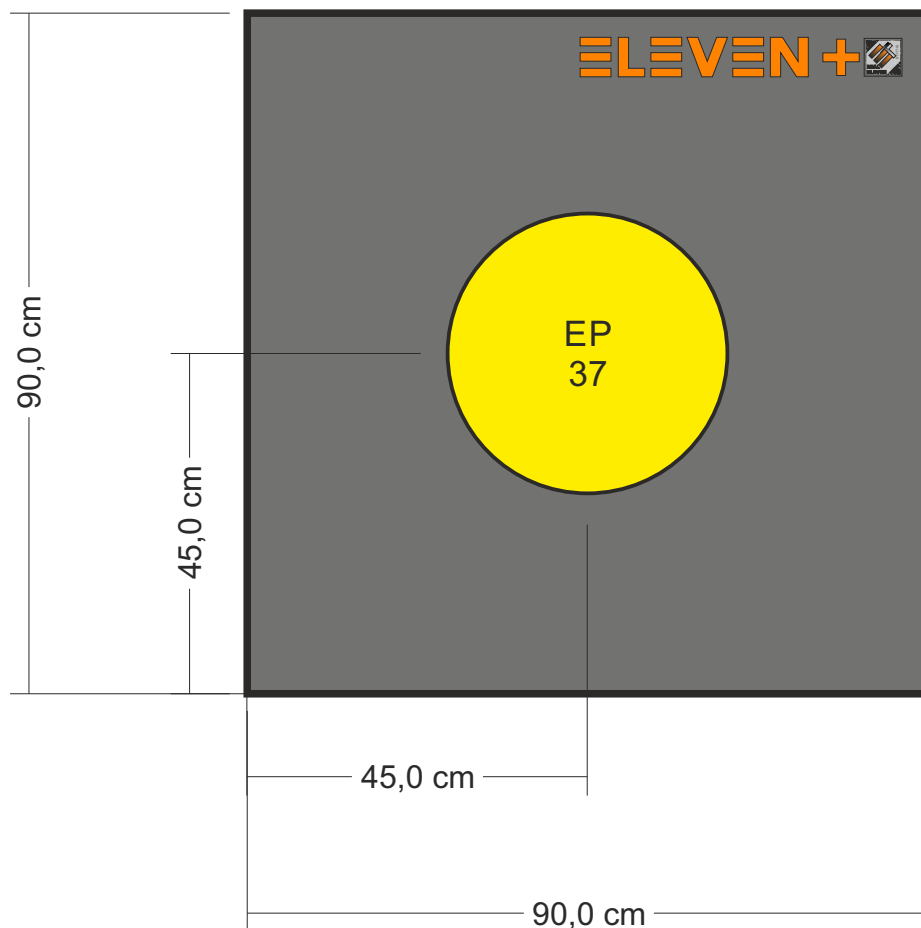

ELEVEN+ Buttress 90x90 cm

with 1 piece 37 cm EP inserts
for one field target faces

Layout #26

Recommended stand height: min. 10 cm