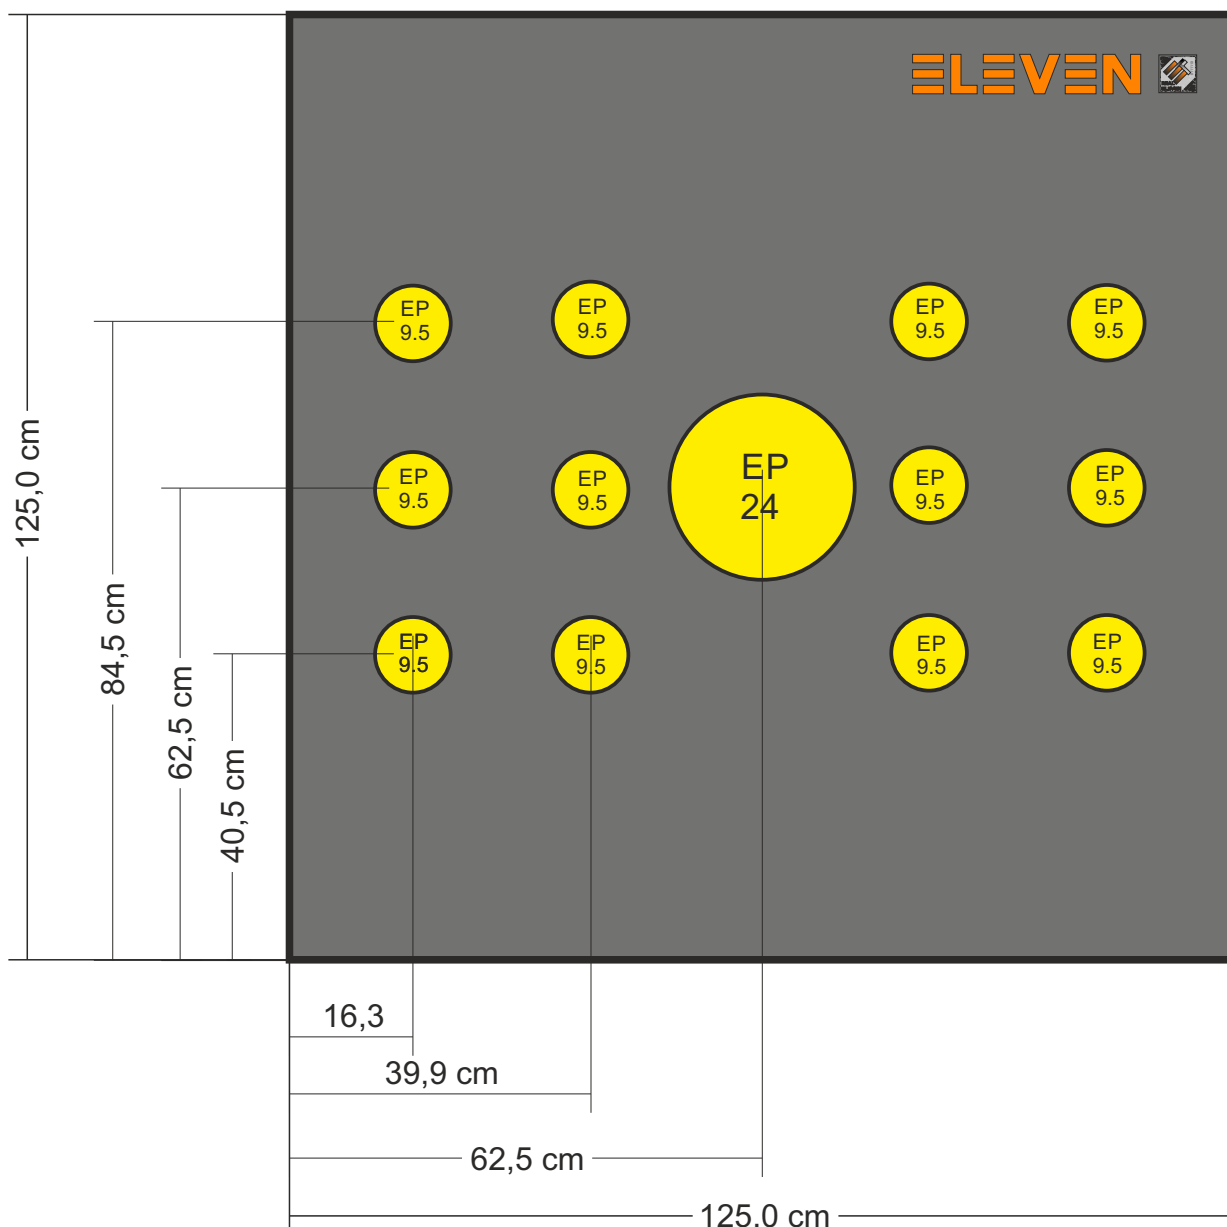

ELEVEN Buttress 125x125 cm

with 12 pieces 9,5 cm EP inserts
and 1 piece 24,5 cm EP insert

2x3 Vertical Triple Target Face for Indoor
Individual and team event

Layout #16

Recommended stand height: 68 cm