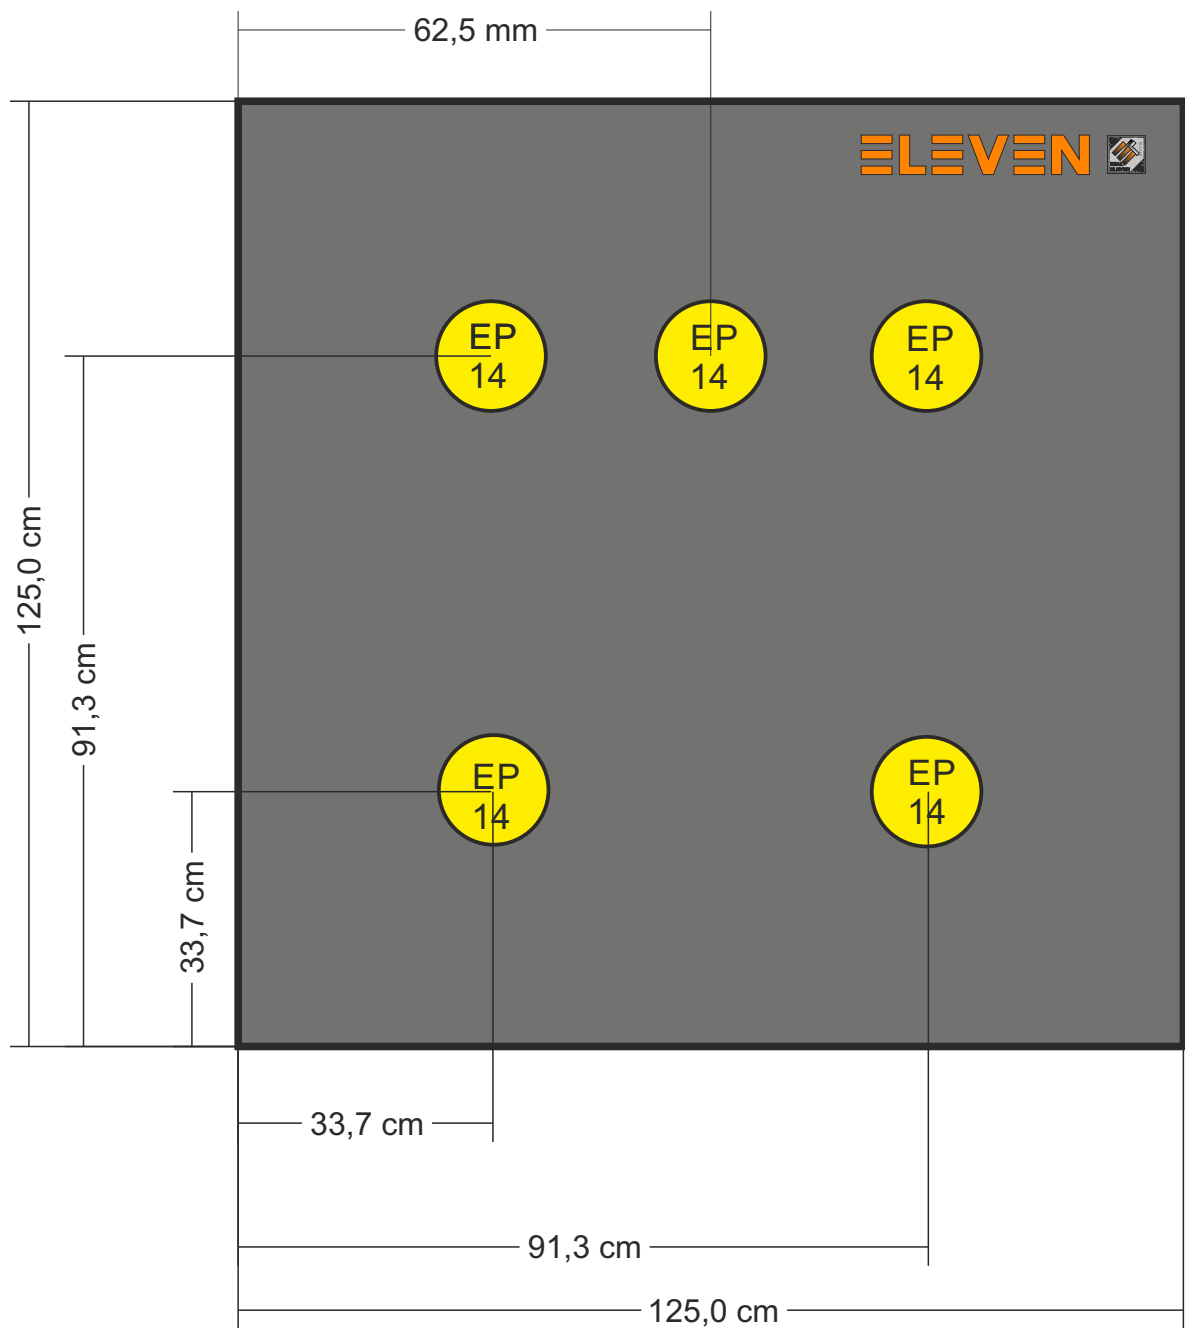

ELEVEN Buttress 125x125 cm

with 5 pieces 14,5 cm EP inserts
for ABC or ABCD mixed usage

Layout #5

Recommended stand height: 68 cm