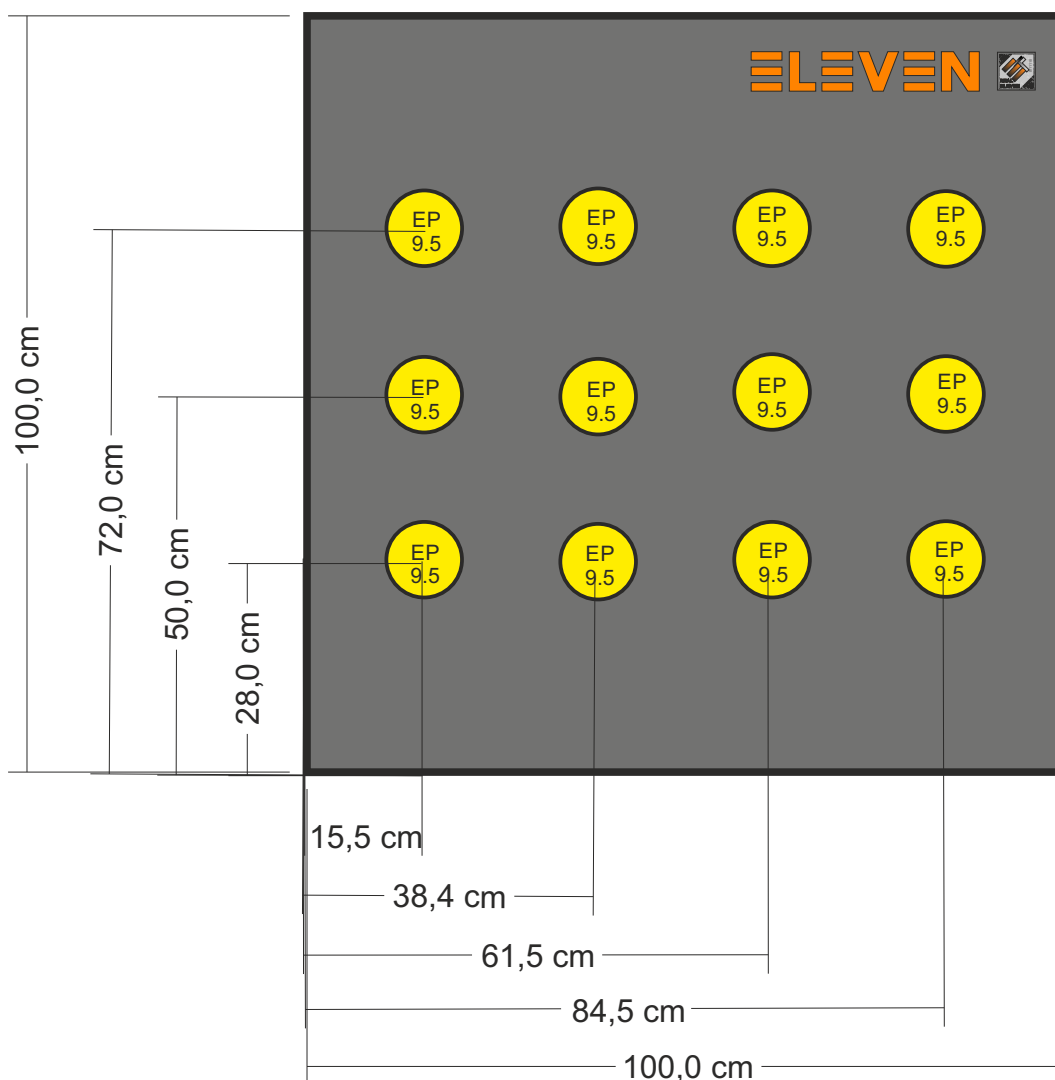

Layout #21

Recommended stand height: min. 10 cm

ELEVEN+ Buttress 90x90 cm

with 12 pieces 9,5 cm EP inserts
for four bunny field target faces

NOT suitable to competitions
by rules of WA!!!

Layout #22

Recommended stand height: min. 10 cm

ELEVEN Buttress 90x90 cm

with 4 pieces 24,5 cm EP inserts
for four field target faces

NOT suitable to competitions
by rules of WA!!!

Layout #23

Recommended stand height: min. 10 cm

ELEVEN Buttress 100x100 cm

with 12 pieces 9,5 cm EP inserts
for four bunny field target faces

Layout #24

Recommended stand height: min. 10 cm

ELEVEN+ Buttress 90x90 cm

with 1 piece 24,5 cm EP inserts
for one field target faces

Layout #25