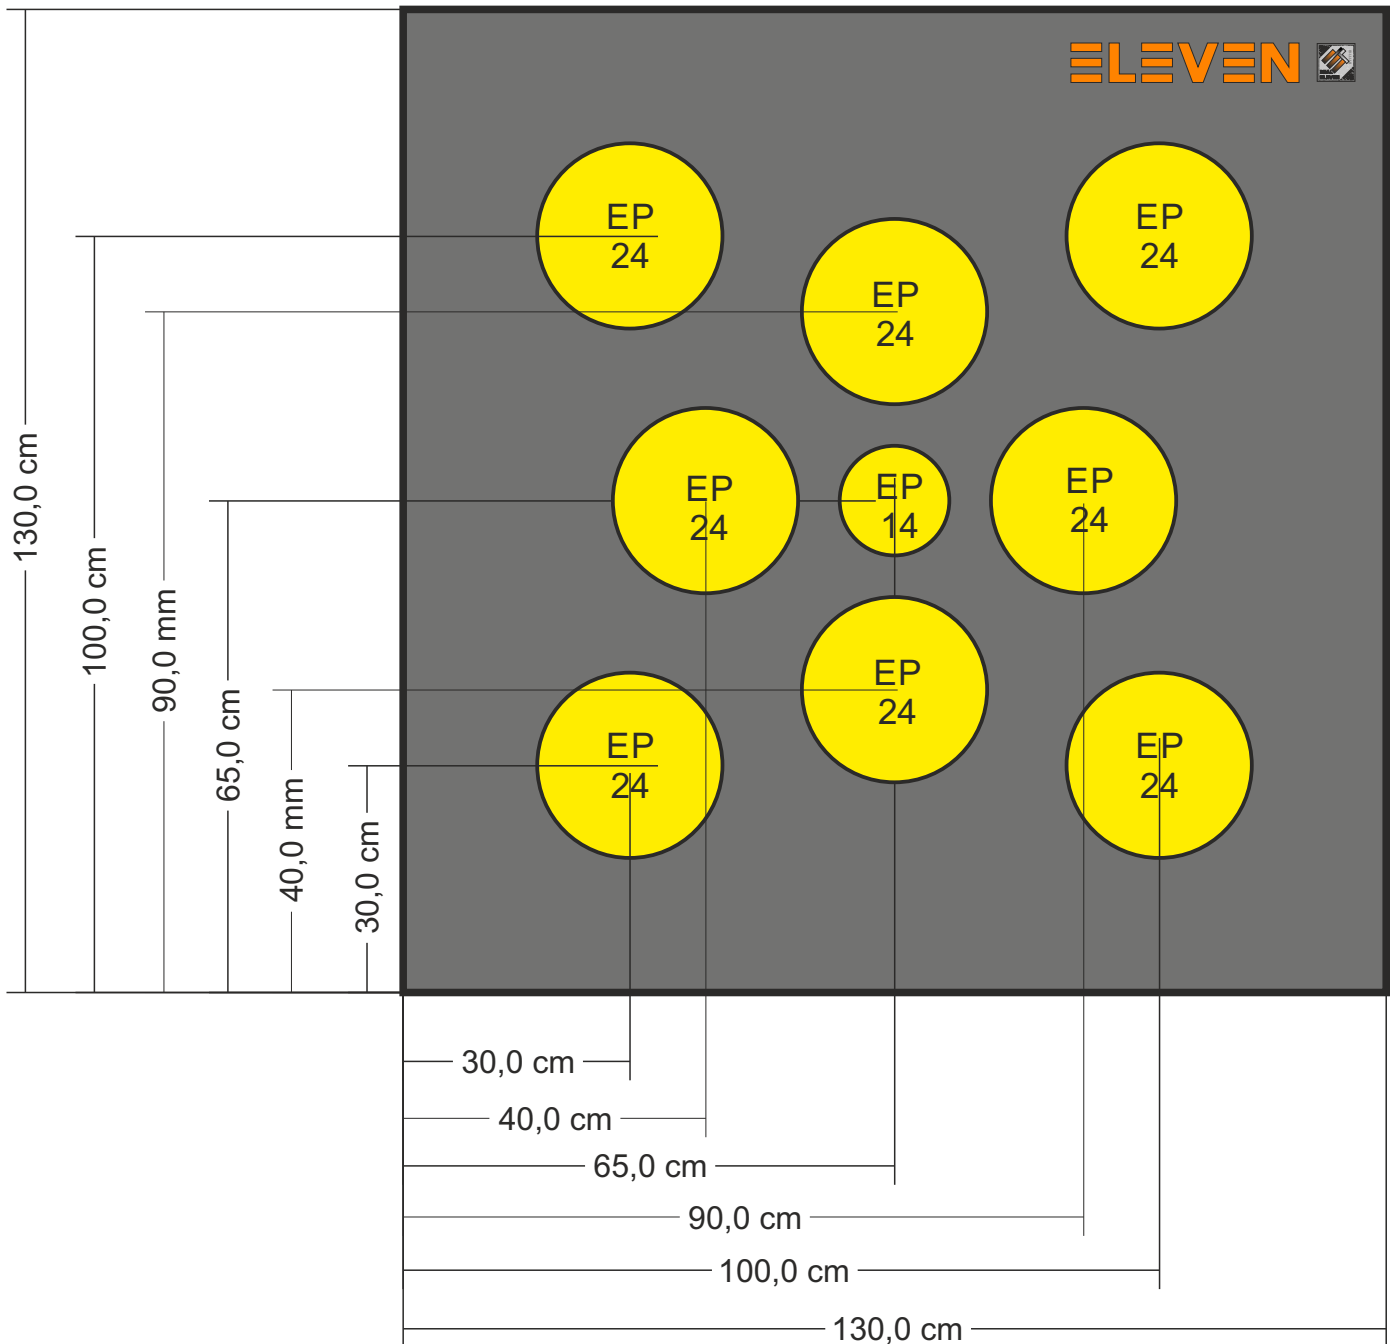

ELEVEN Buttruss 130x130 cm

with 8 pieces 24,5 cm + 1 piece 14,5 cm EP inserts
for mixed usage

Layout #28

Recommended stand height: 68 cm