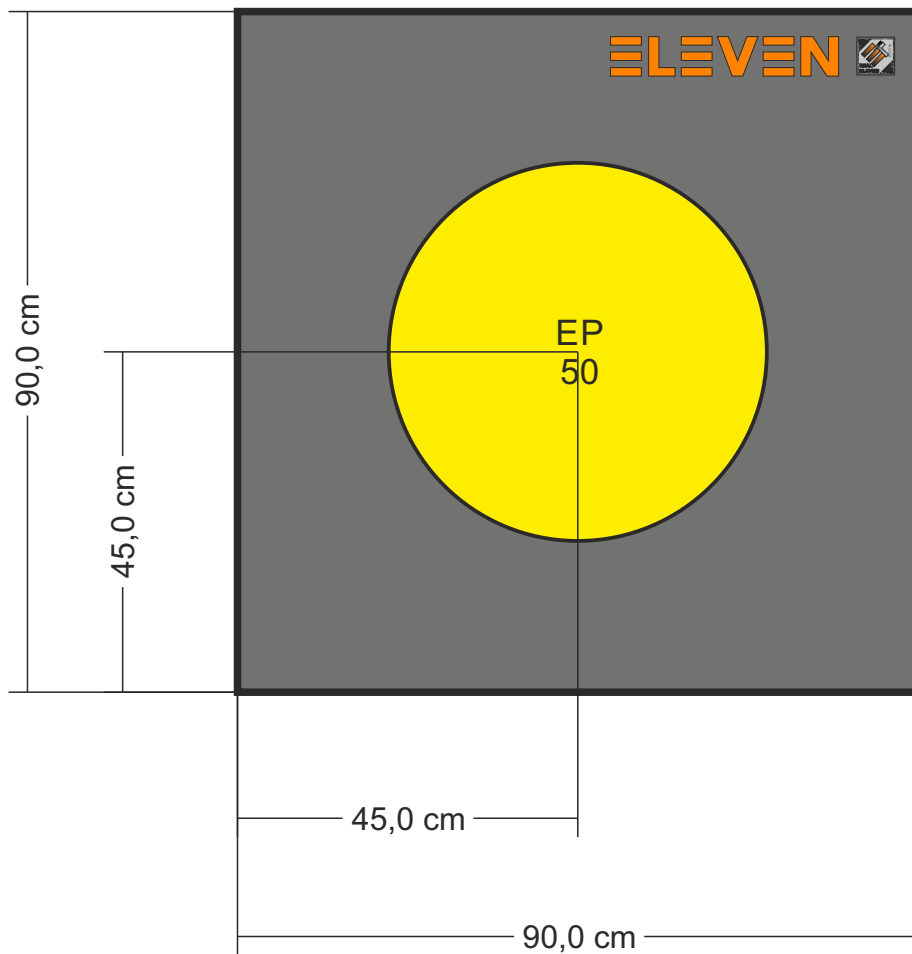

Layout #11

Recommended stand height: 68 cm

ELEVEN Buttress 125x125 cm

with 20 pieces 14,5 cm EP inserts
for IFFA indoor round usage

Layout #12

Recommended stand height: 68 cm

ELEVEN Buttruss 90x90 cm
 with 1 piece 50 cm EP inserts
 for WA-field use and for X-bow field targets