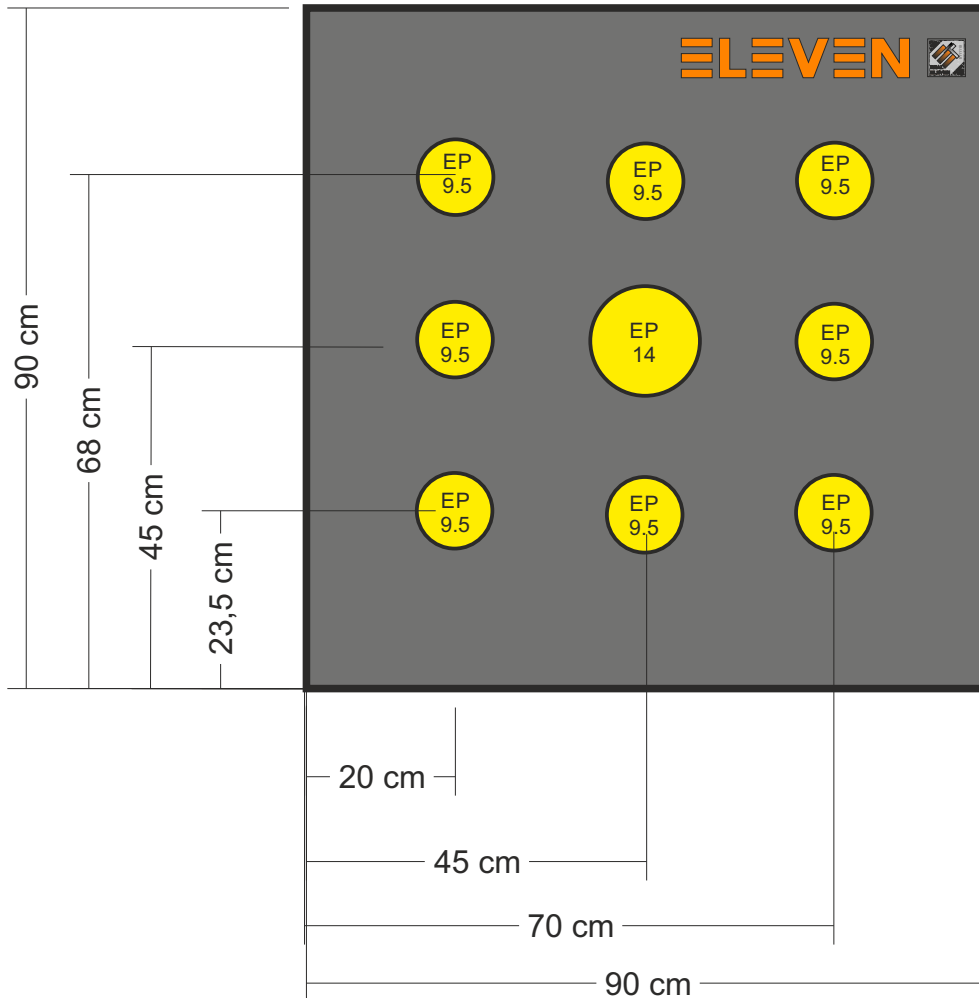

Recommended stand height: 68 cm

ELEVEN+ Buttress 100x100 cm

with 4 pieces 14,5 cm EP inserts
for four 40cm field target faces

Layout #17

Recommended stand height: min. 10 cm

ELEVEN Buttress 80x80 cm

with 9 pieces 14,5 cm EP inserts
for three indoor target faces

Layout #18

Recommended stand height: min. 10 cm

ELEVEN Buttress 80x80 cm

with 6 pieces 14,5 cm EP inserts
for two Las Vegas target faces

Layout #19

Recommended stand height: min. 10 cm

ELEVEN Buttress 90x90 cm

with 8 pieces 9,5 cm EP inserts
and 1 piece 14,5 cm EP insert

Layout #20

Recommended stand height: min. 10 cm

ELEVEN+ Buttress 100x100 cm

with 1 piece 24,5 cm EP insert
for 60cm and 80cm field target faces