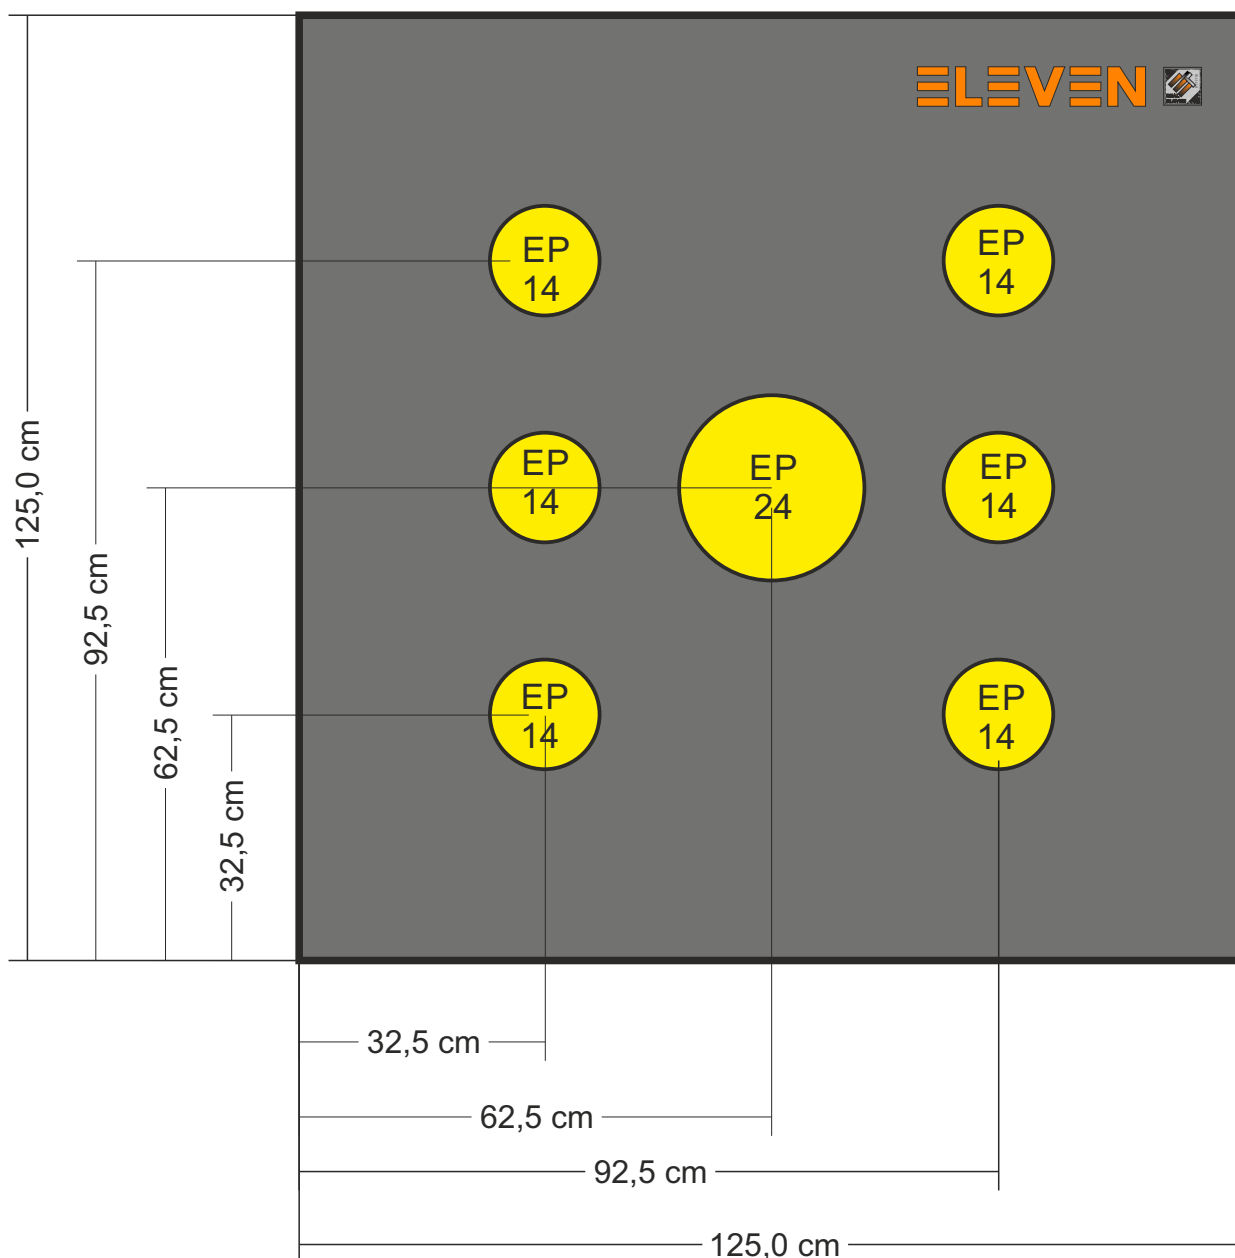

ELEVEN Buttress 125x125 cm

with 1 piece 24,5 cm and 6 pieces 14,5 cm EP inserts
for qualification rounds and finals

Layout #4

Recommended stand height: 68 cm