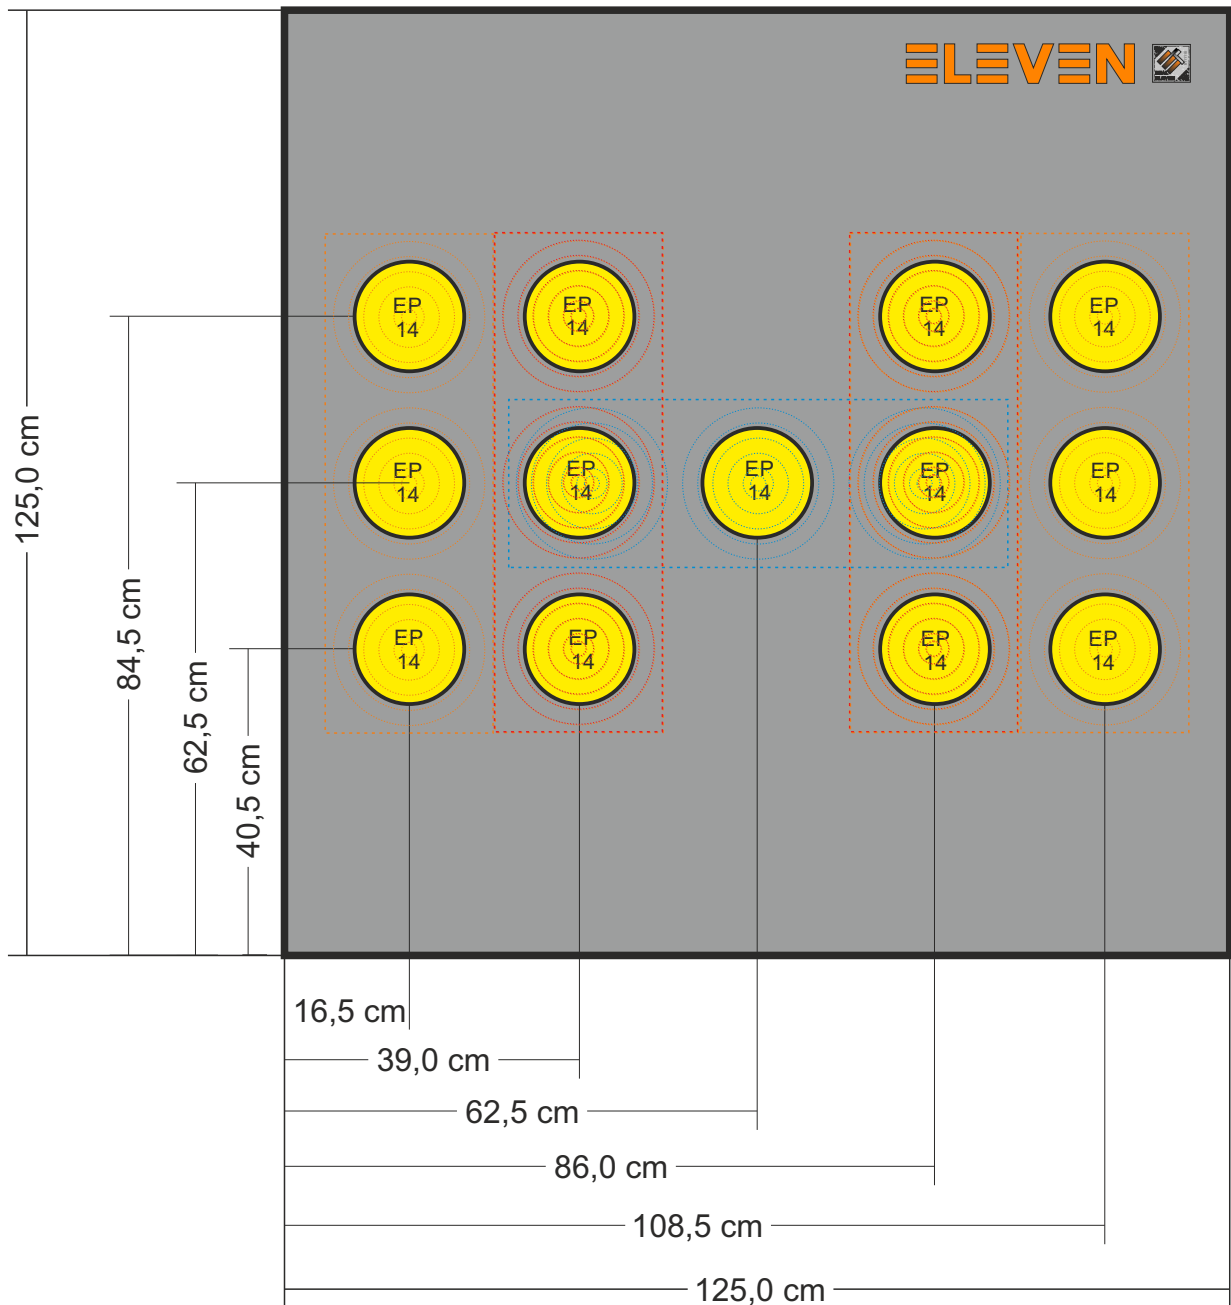

Layout #11

Recommended stand height: 68 cm

ELEVEN Buttress 125x125 cm

with 20 pieces 14,5 cm EP inserts
for IFFA indoor round usage

Layout #12

Recommended stand height: 68 cm

ELEVEN Buttruss 90x90 cm
 with 1 piece 50 cm EP inserts
 for WA-field use and for X-bow field targets

Layout #13

A - C - Individual event - B - D
 A-Individual and team event-B
 Team Shoot-off

ELEVEN Buttress 125x125 cm

with 13 pieces 9,5 cm EP inserts
 4x3 (+1) Vertical Triple Target Face for Indoor

Individual A-C-B-D
 Individual A-B and Team event
 and Team shoot-off

Layout #14

Recommended stand height: 68 cm

A - C - Individual event - B - D
 A-Individual and team event-B
 Team Shoot-off

ELEVEN Buttress 125x125 cm

with 13 pieces 14,5 cm EP inserts
 4x3 (+1) Vertical Triple Target Face for Indoor