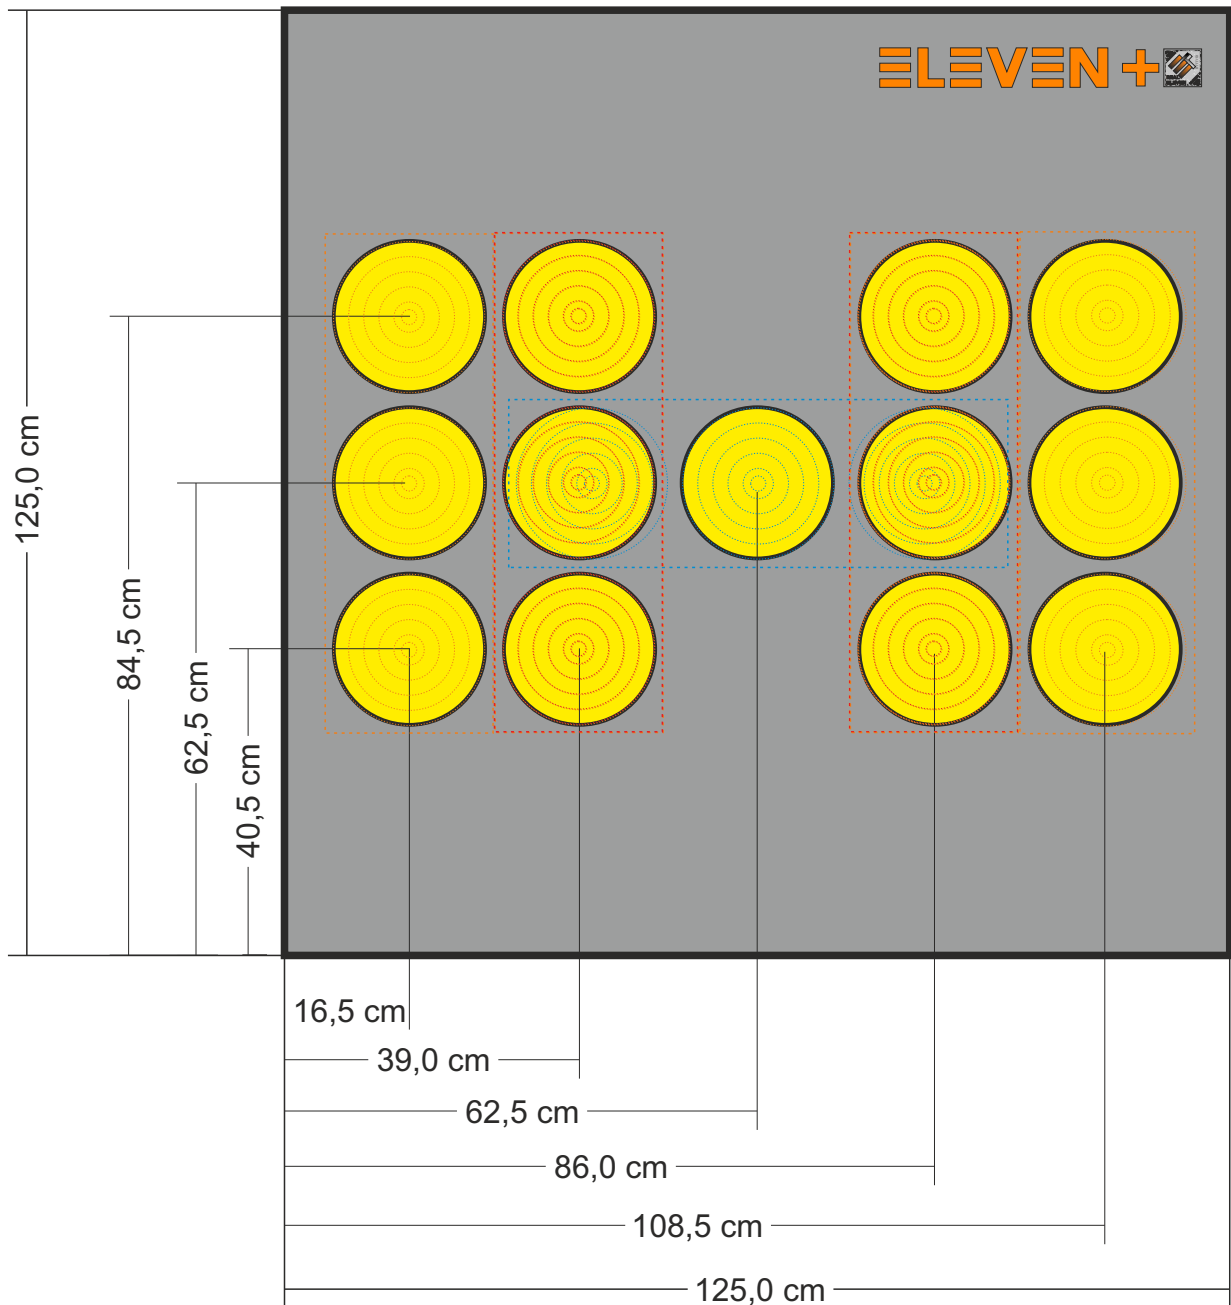

Layout #14

Recommended stand height: 68 cm

A - C - Individual event - B - D
 A-Individual and team event-B
 Team Shoot-off

ELEVEN Buttress 125x125 cm

with 13 pieces 14,5 cm EP inserts
 4x3 (+1) Vertical Triple Target Face for Indoor

Individual A-C-B-D
 Individual A-B and Team event
 and Team shoot-off

Layout #14a

Recommended stand height: 68 cm

A - C - Individual event - B - D
 A-Individual and team event-B
 Team Shoot-off

ELEVEN + Slim Buttress 125x125 cm