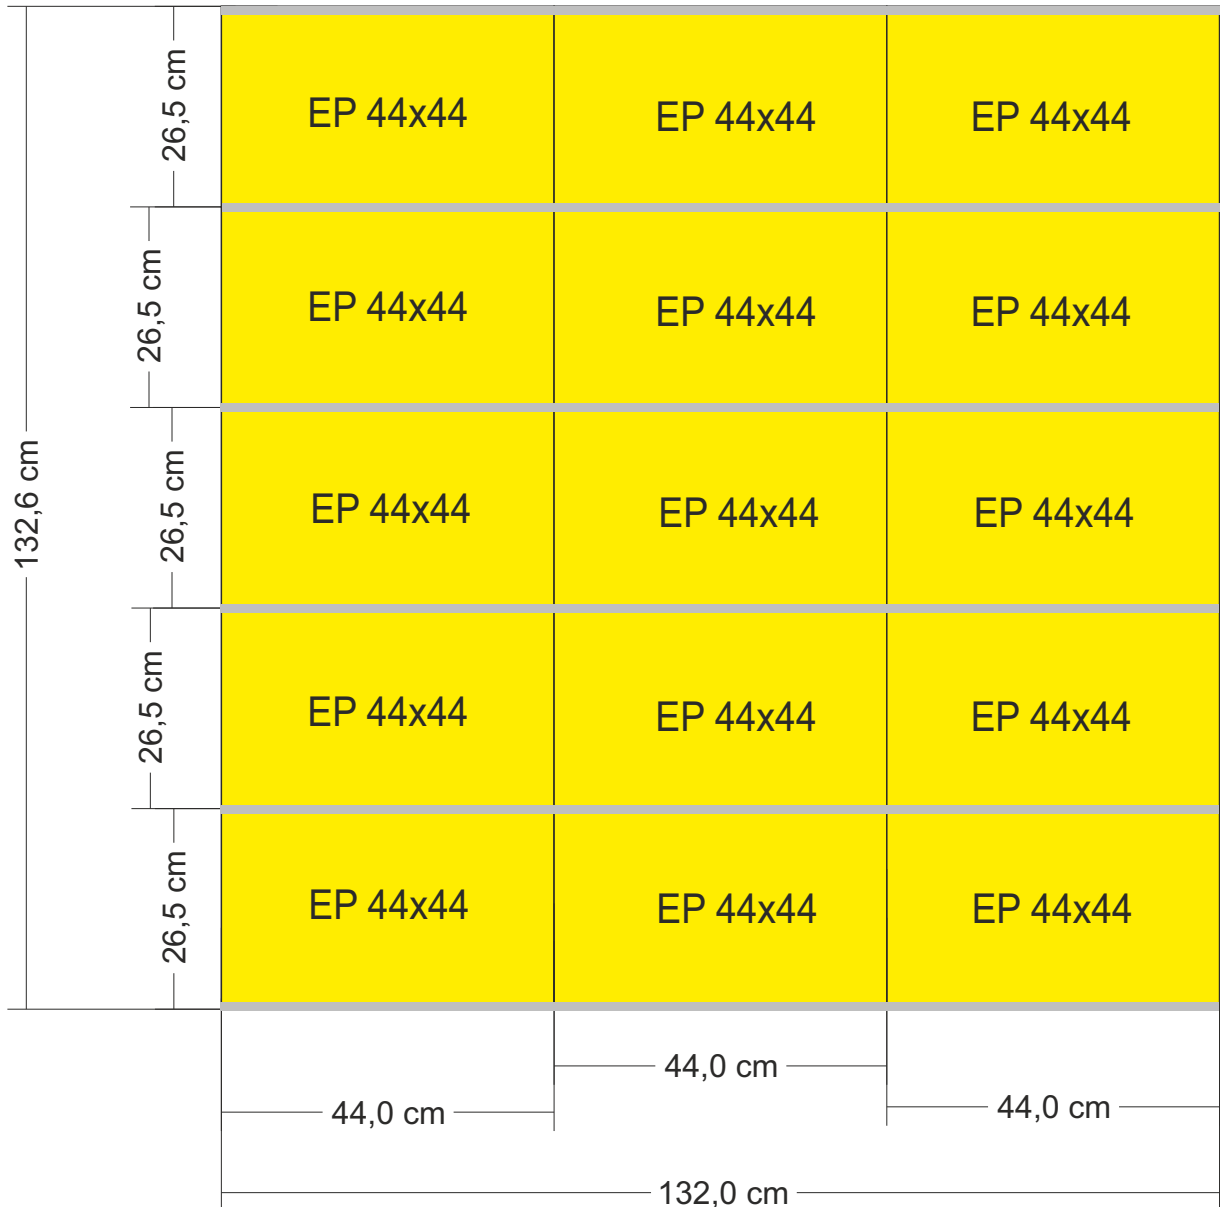

Layout #30

Recommended stand height: min. 70 cm

ELEVEN EP Buttress 130x130 cm

with 4 pieces EP 65x65x24 cm target block
for long lasting lifetime

Layout #31

Recommended stand height: min. 64 cm

ELEVEN EP Buttress 132x133 cm thickness: 44 cm

with 15 pieces EP 44x44x26,5 cm target block
for long lasting lifetime

Layout #32

Recommended stand height: min. 61 cm