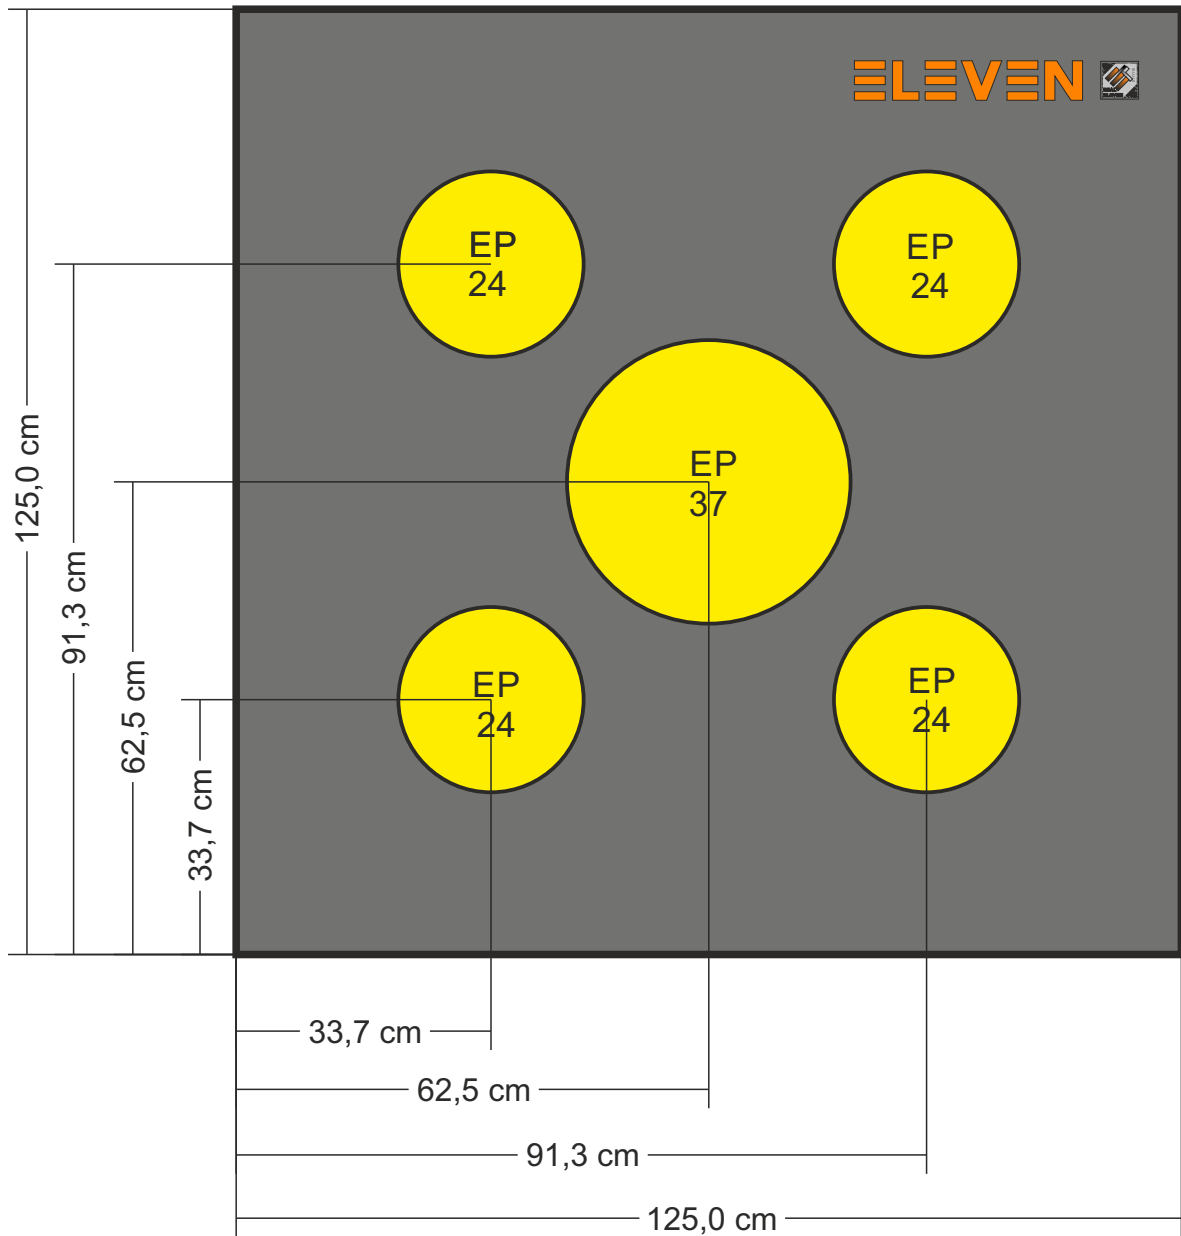

ELEVEN Buttress 125x125 cm

with 4 pieces 24,5 cm EP inserts
and 1 piece 37,5 cm EP insert
for mixed usage
with extra long lifetime

Layout #9

Recommended stand height: 68 cm