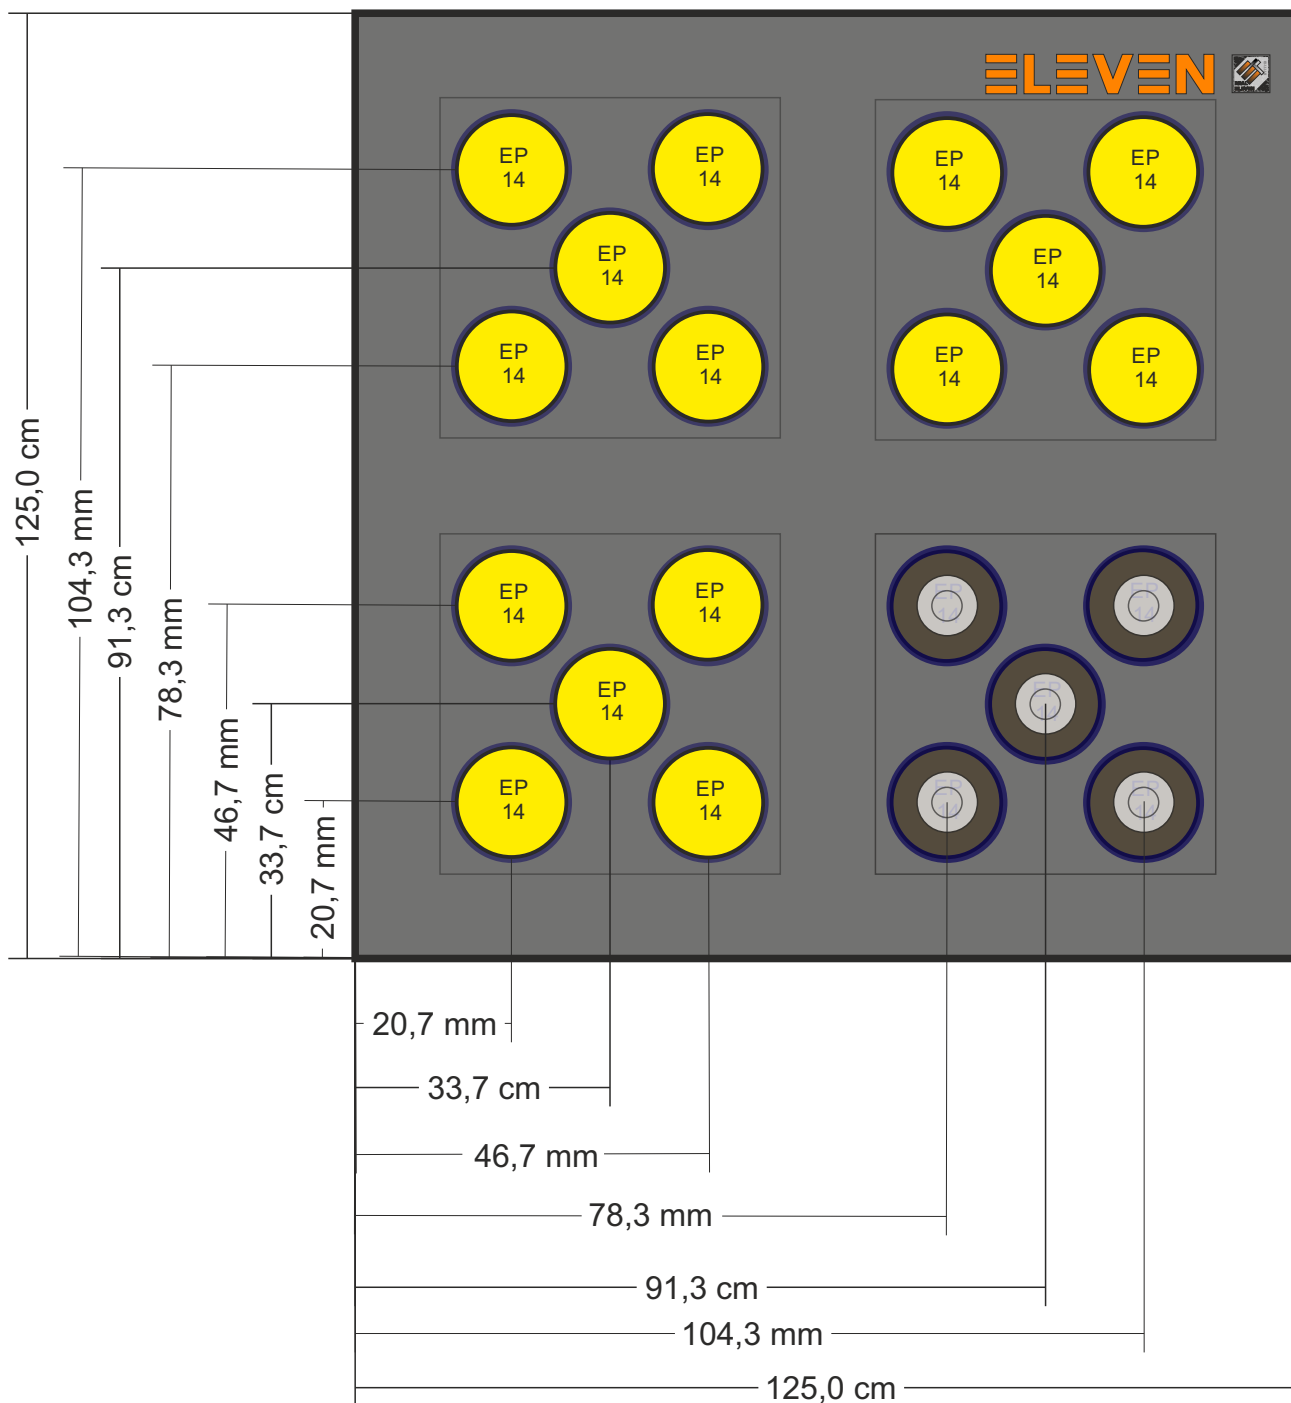

Layout #11

Recommended stand height: 68 cm

ELEVEN Buttress 125x125 cm

with 20 pieces 14,5 cm EP inserts
for IFFA indoor round usage

Layout #12

Recommended stand height: 68 cm

ELEVEN Buttruss 90x90 cm
 with 1 piece 50 cm EP inserts
 for WA-field use and for X-bow field targets