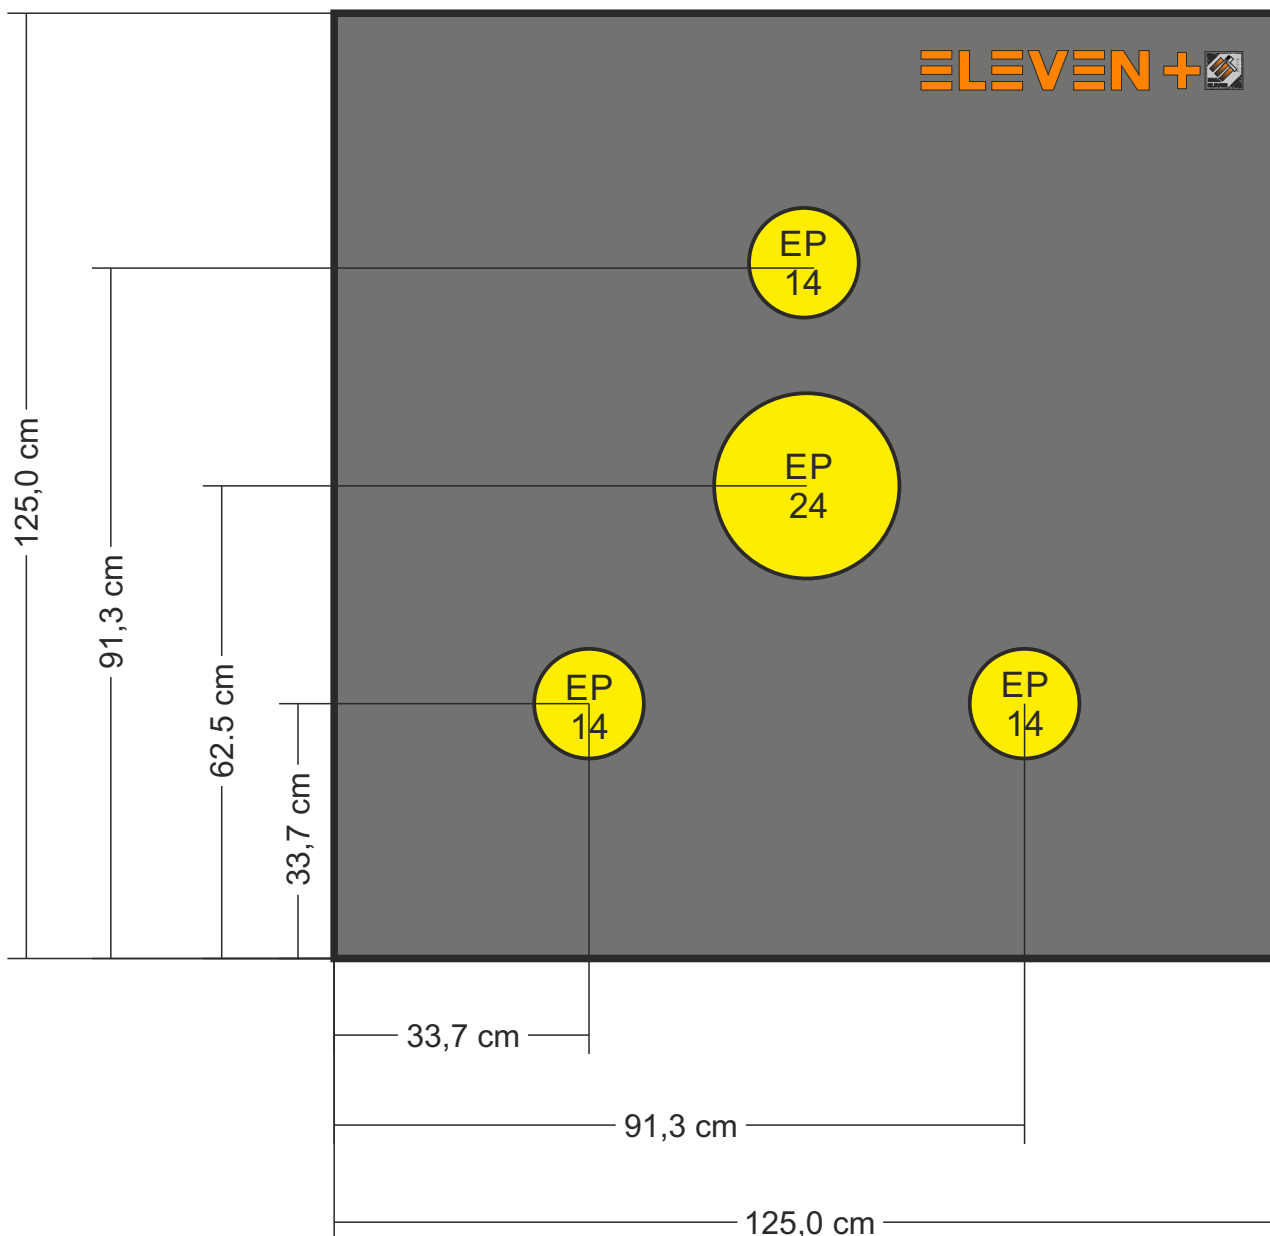

ELEVEN Buttress 125x125 cm

with 12 pieces 9,5 cm EP inserts
 2x3 Vertical Triple Target Face for indoor
 Individual and Team events

Layout #0

Recommended stand height: 68 cm

ELEVEN+ Buttress 125x125 cm

with 3 pieces 14,5 cm and 1 piece 24,5 cm EP inserts
for qualification round of compound divisions

Layout #1

Recommended stand height: 68 cm

ELEVEN+ Buttruss 125x125 cm
 with 4 pieces 14,5 cm EP inserts
 for qualification round of compound divisions

Layout #2

Recommended stand height: 68 cm

ELEVEN Buttress 125x125 cm