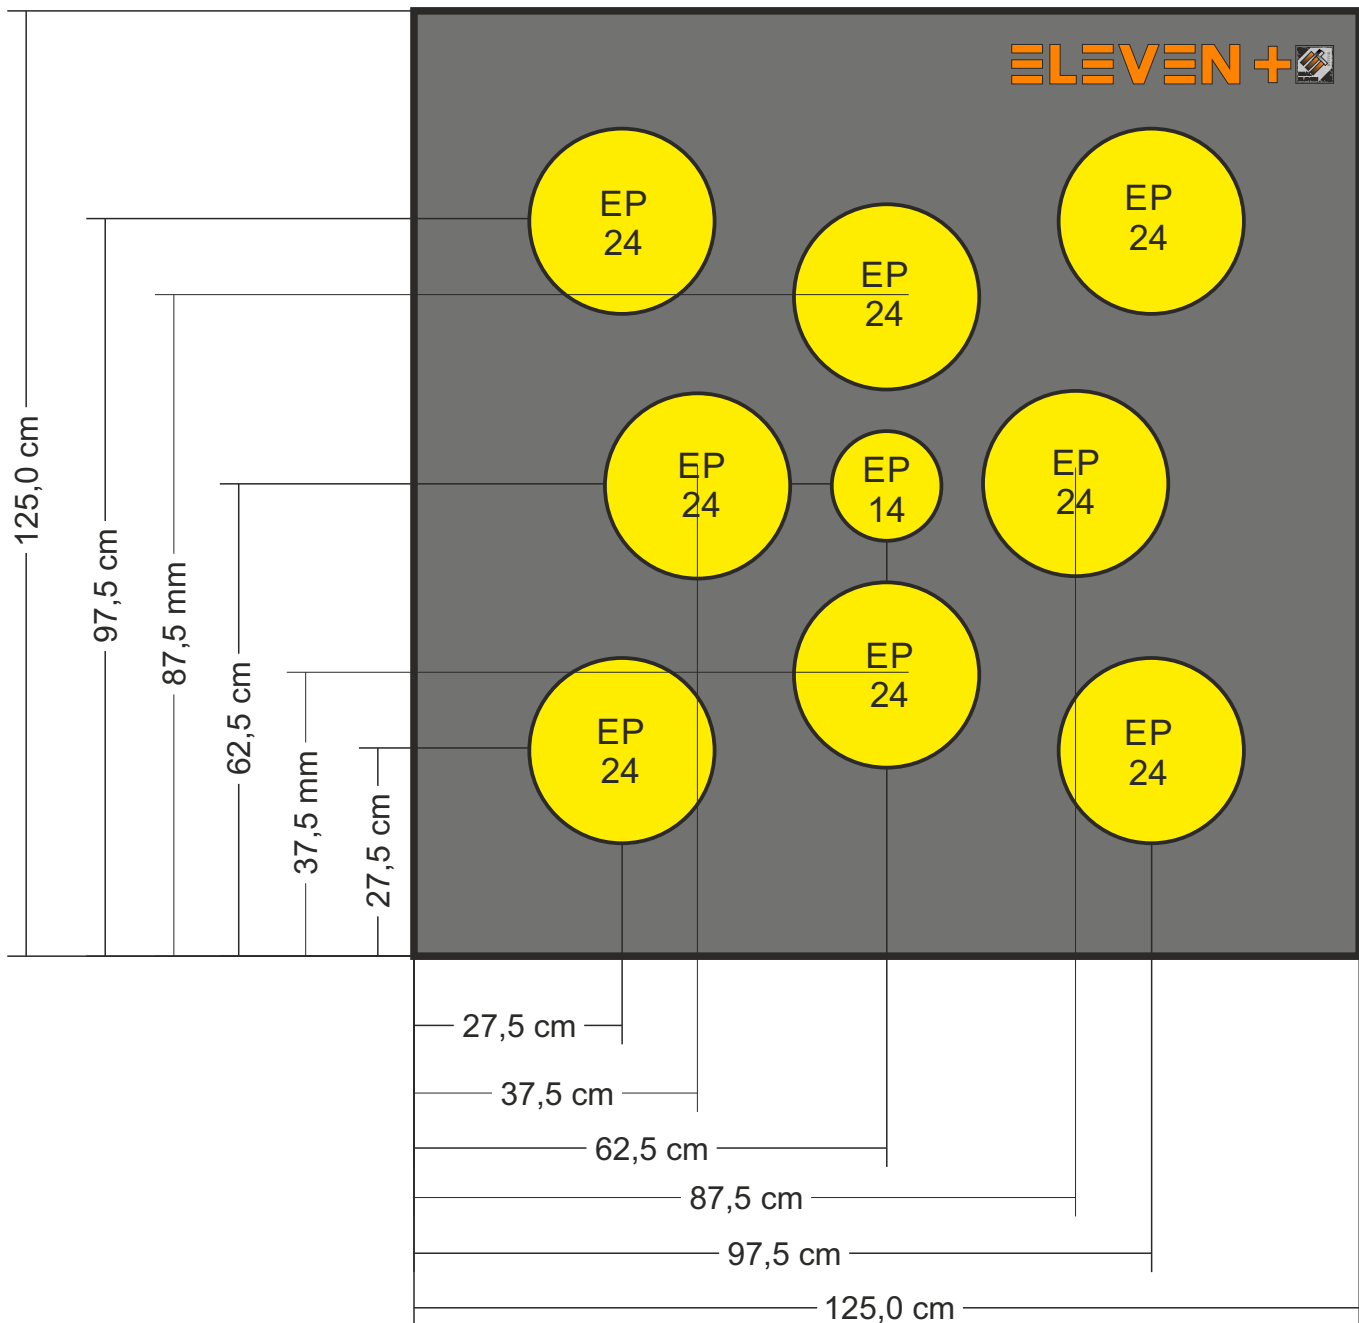

Recommended stand height: min. 10 cm

ELEVEN+ Buttress 90x90 cm

with 1 piece 37 cm EP inserts
for one field target faces

Layout #26

Recommended stand height: min. 10 cm

ELEVEN+ Buttress 100x100 cm

with 4 pieces 24,5 cm EP inserts
for four 40cm field target faces

Layout #27

Recommended stand height: min. 10 cm

ELEVEN Buttruss 130x130 cm

with 8 pieces 24,5 cm + 1 piece 14,5 cm EP inserts
for mixed usage

Layout #28

Recommended stand height: 68 cm

ELEVEN+ Buttress 125x125 cm

with 8 pieces 24,5 cm + 1 piece 14,5 cm EP inserts
for mixed usage

Layout #29

Recommended stand height: 68 cm

ELEVEN Extra Strong-EP combination Buttress 130x128 cm

with 2 pieces EP 65x65x24 cm target block
and 2 pieces Extra Strong 130x31,3x22 cm
for long lasting lifetime

with 15 pieces EP 44x44x26,5 cm target block
for long lasting lifetime

Layout #32

Recommended stand height: min. 61 cm