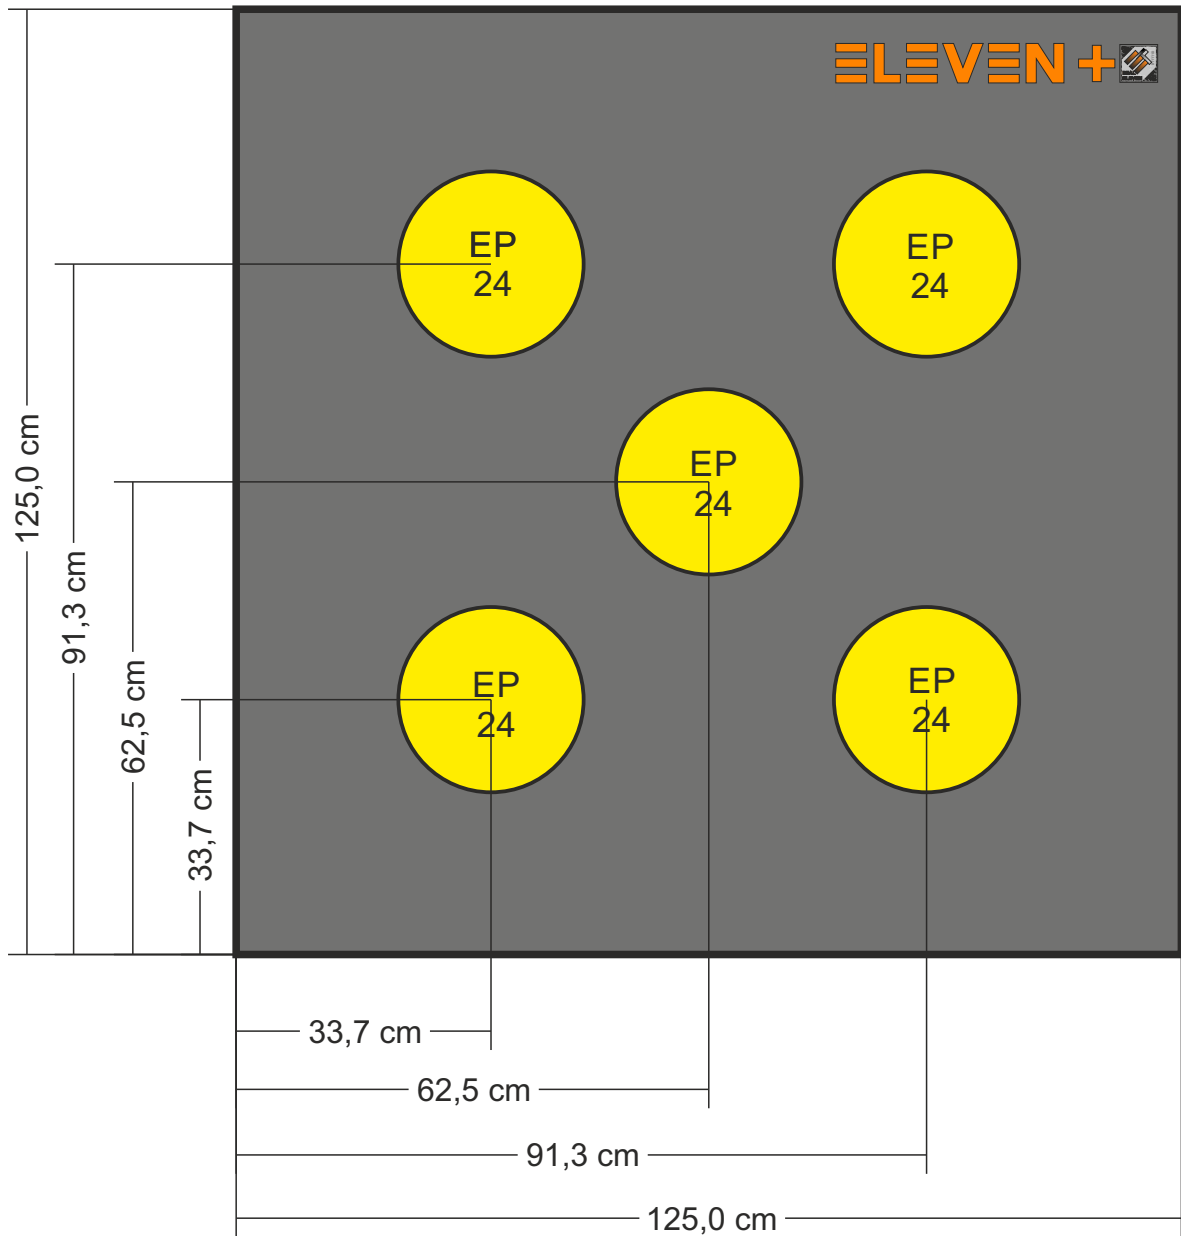

ELEVEN+ Buttress 125x125 cm

with 4 pieces 24,5 cm EP inserts
 and 1 piece 37,5 cm EP insert
 and 2 pieces 14,5 cm EP inserts
 Recommended for mixed usage
 with extra long lifetime

Layout #9/14

Recommended stand height: 68 cm

ELEVEN+ Buttress 125x125 cm

with 4 pieces 14,5 cm EP inserts
Recommended for mixed usage

Layout #10

Recommended stand height: 68 cm

ELEVEN+ Buttress 125x125 cm

with 5 pieces 24,5 cm EP inserts
for mixed usage