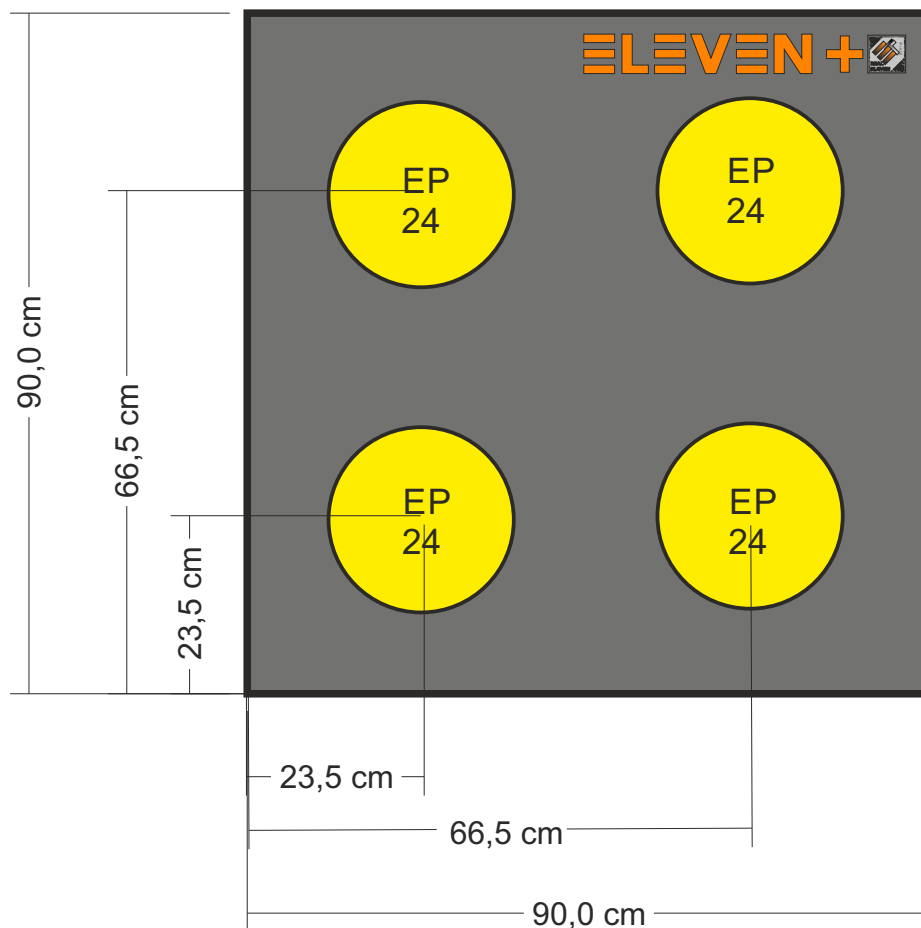

with 8 pieces 9,5 cm EP inserts
and 1 piece 14,5 cm EP insert

Layout #20

Recommended stand height: min. 10 cm

ELEVEN+ Buttress 100x100 cm

with 1 piece 24,5 cm EP insert
for 60cm and 80cm field target faces

Layout #21

Recommended stand height: min. 10 cm

ELEVEN+ Buttress 90x90 cm

with 12 pieces 9,5 cm EP inserts
for four bunny field target faces

NOT suitable to competitions
by rules of WA!!!

Layout #22

Recommended stand height: min. 10 cm

ELEVEN Buttress 90x90 cm

with 4 pieces 24,5 cm EP inserts
for four field target faces

NOT suitable to competitions
by rules of WA!!!

Layout #23

Recommended stand height: min. 10 cm

ELEVEN Buttress 100x100 cm