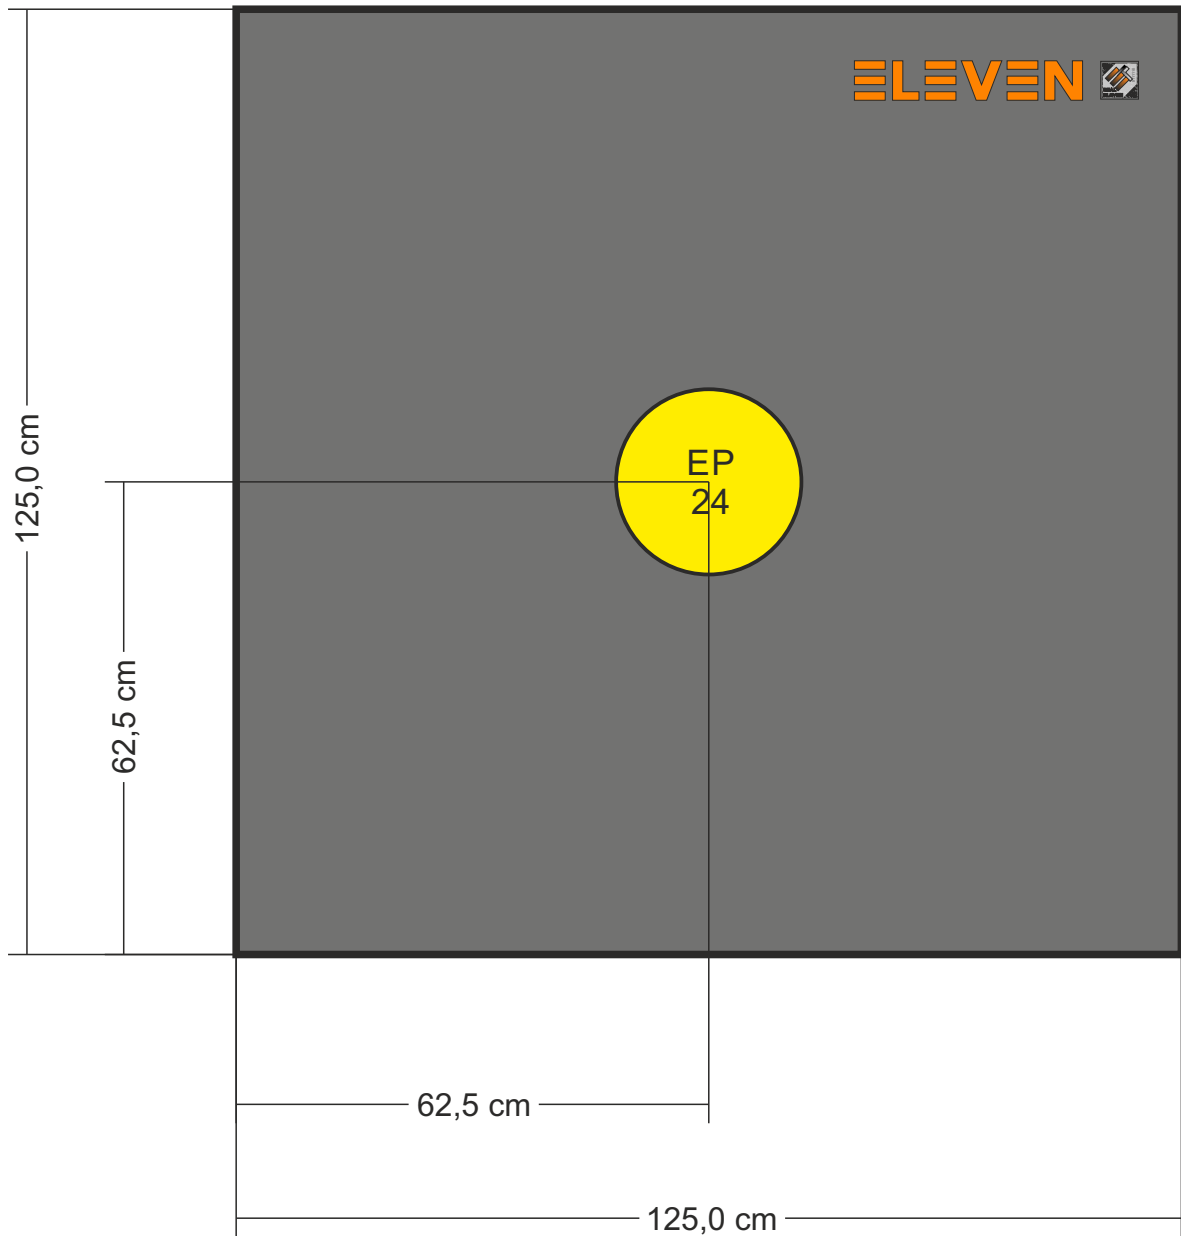

Layout #6

Recommended stand height: 68 cm

ELEVEN Buttress 125x125 cm

with 1 piece 37,5 cm EP inserts
for recurve divisions

Layout #7

Recommended stand height: 68 cm

ELEVEN Buttress 125x125 cm

with 1 piece 24,5 cm EP inserts
for recurve divisions

Layout #8

Recommended stand height: 68 cm

ELEVEN Buttress 125x125 cm

with 4 pieces 24,5 cm EP inserts
and 1 piece 37,5 cm EP insert
for mixed usage
with extra long lifetime

Layout #9

Recommended stand height: 68 cm