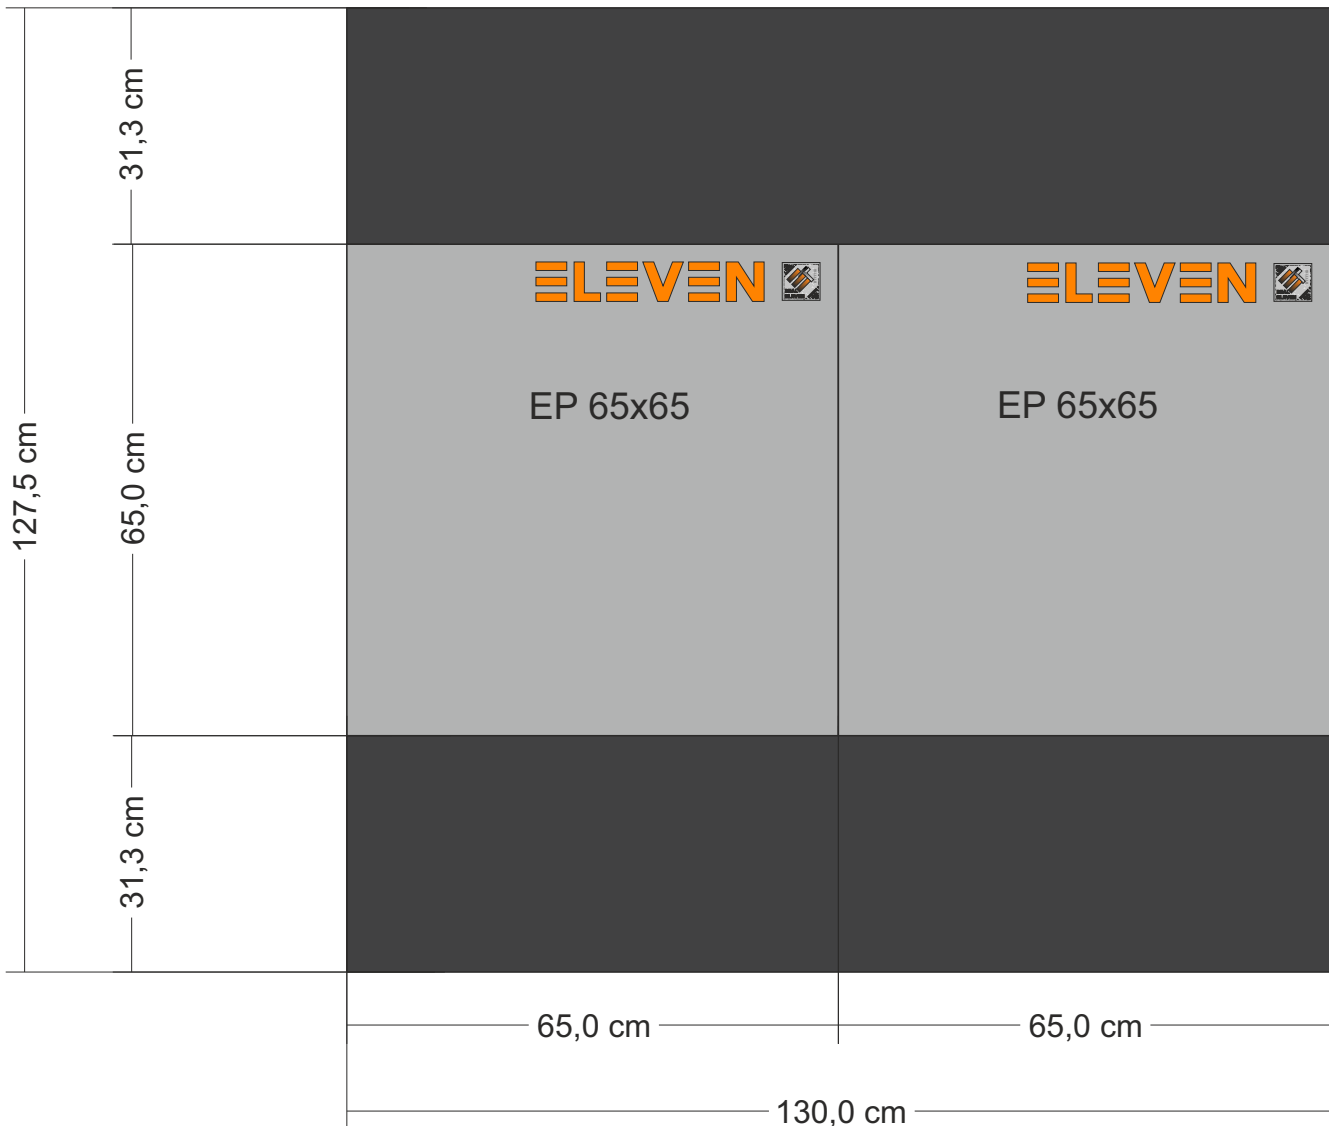

ELEVEN Extra Strong-EP combination Buttress 130x128 cm

with 2 pieces EP 65x65x24 cm target block
and 2 pieces Extra Strong 130x31,3x22 cm
for long lasting lifetime

Layout #30

Recommended stand height: min. 70 cm