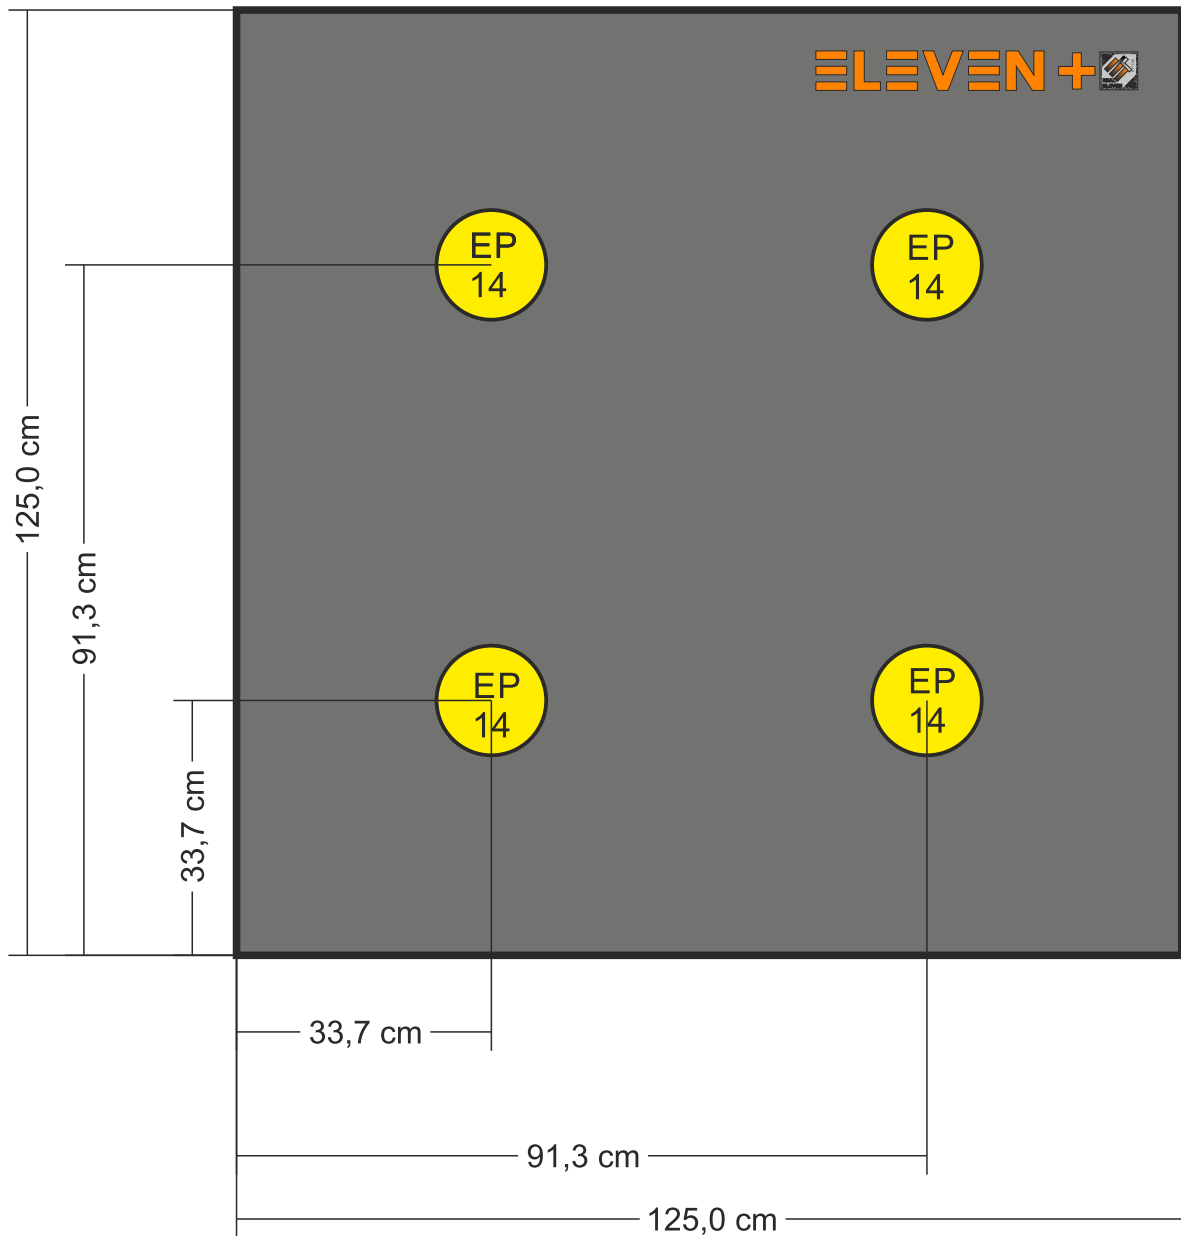

ELEVEN+ Buttress 125x125 cm

with 4 pieces 14,5 cm EP inserts
Recommended for mixed usage

Layout #10

Recommended stand height: 68 cm