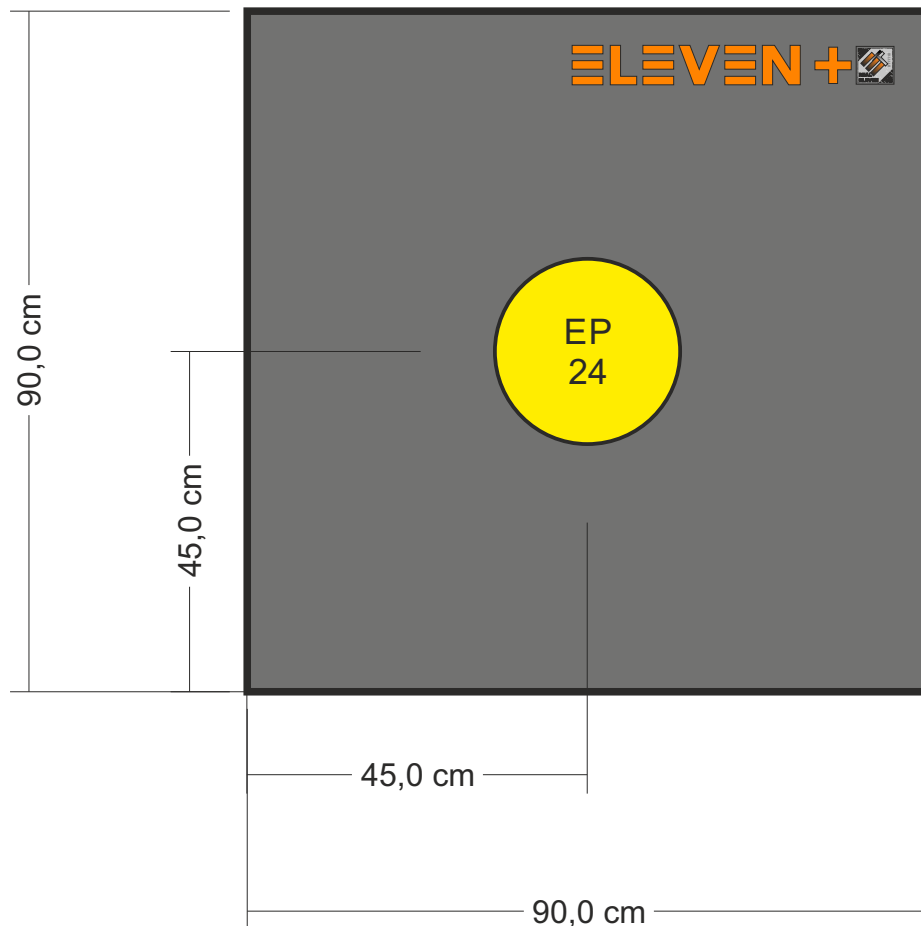

ELEVEN+ Buttress 90x90 cm

with 1 piece 24,5 cm EP inserts
for one field target faces

Layout #25

Recommended stand height: min. 10 cm