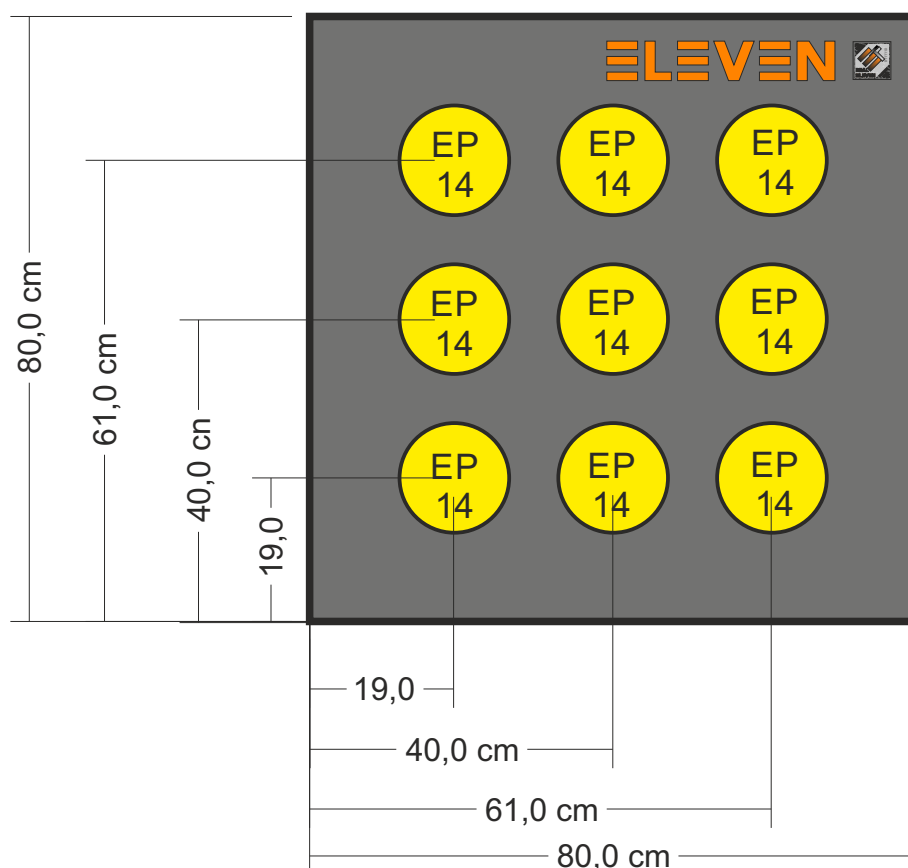

Layout #15

Recommended stand height: 68 cm

ELEVEN Buttress 125x125 cm

with 12 pieces 9,5 cm EP inserts
and 1 piece 24,5 cm EP insert

2x3 Vertical Triple Target Face for Indoor
Individual and team event

Layout #16

Recommended stand height: 68 cm

ELEVEN+ Buttress 100x100 cm

with 4 pieces 14,5 cm EP inserts
for four 40cm field target faces

Layout #17

Recommended stand height: min. 10 cm

ELEVEN Buttress 80x80 cm

with 9 pieces 14,5 cm EP inserts
for three indoor target faces

Layout #18

Recommended stand height: min. 10 cm

ELEVEN Buttress 80x80 cm

with 6 pieces 14,5 cm EP inserts
for two Las Vegas target faces

Layout #19

Recommended stand height: min. 10 cm

ELEVEN Buttress 90x90 cm