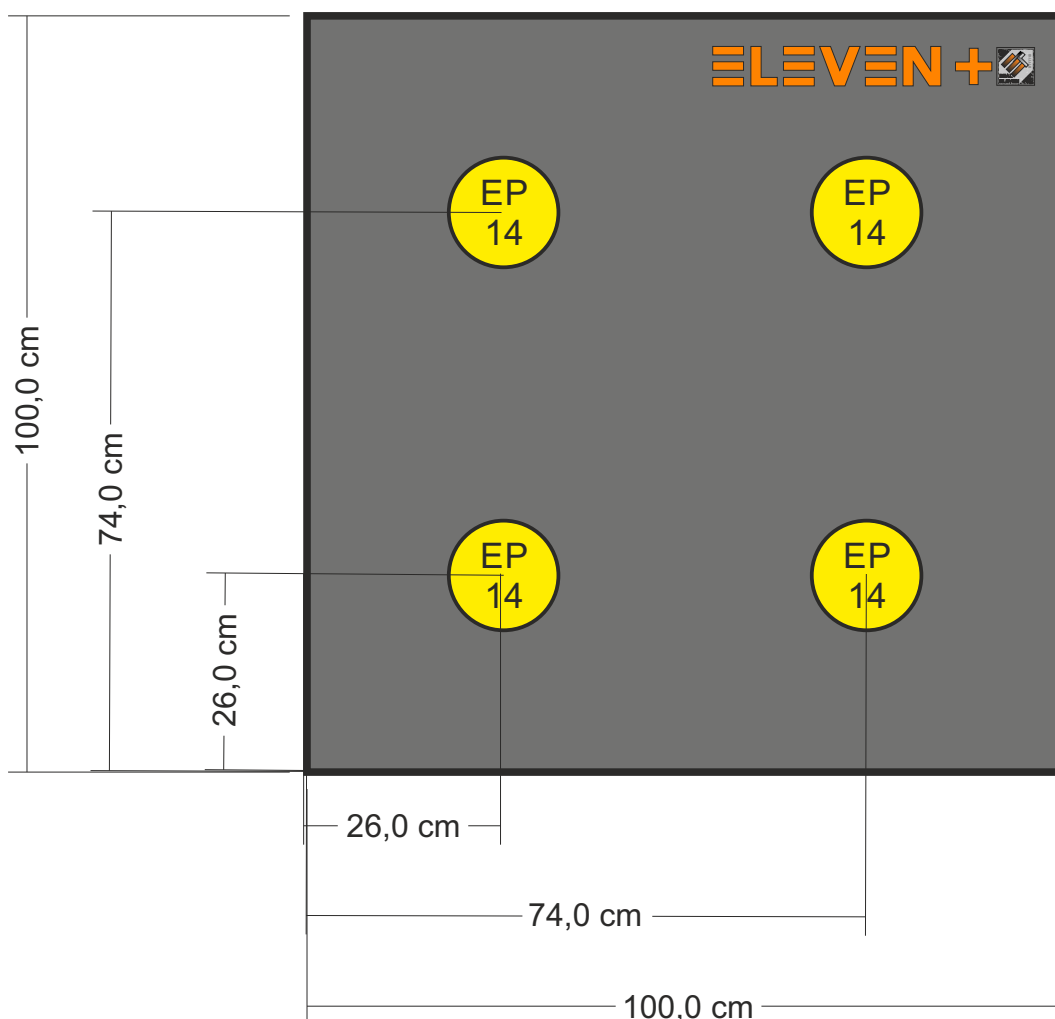

Layout #15

Recommended stand height: 68 cm

ELEVEN Buttress 125x125 cm

with 12 pieces 9,5 cm EP inserts
and 1 piece 24,5 cm EP insert

2x3 Vertical Triple Target Face for Indoor
Individual and team event

Layout #16

Recommended stand height: 68 cm

ELEVEN+ Buttress 100x100 cm

with 4 pieces 14,5 cm EP inserts
for four 40cm field target faces

Layout #17

Recommended stand height: min. 10 cm

ELEVEN Buttress 80x80 cm

with 9 pieces 14,5 cm EP inserts
for three indoor target faces