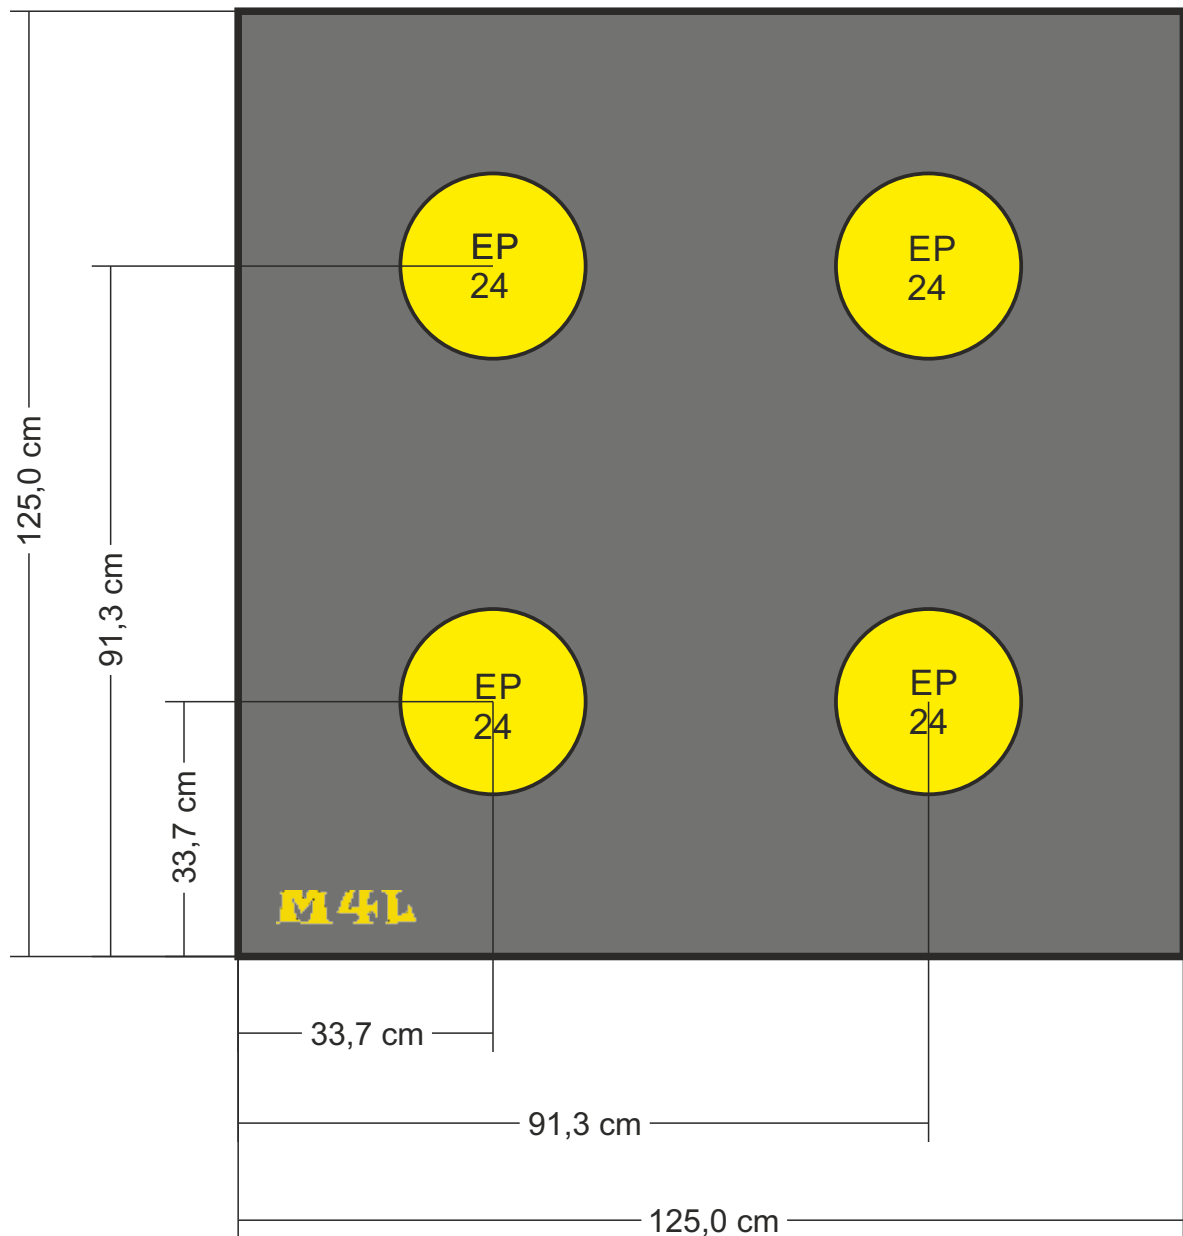

Layout #1

Recommended stand height: 68 cm

ELEVEN+ Buttruss 125x125 cm
 with 4 pieces 14,5 cm EP inserts
 for qualification round of compound divisions

Layout #2

Recommended stand height: 68 cm

ELEVEN Buttress 125x125 cm

with 1 piece 24,5 cm and 4 pieces 14,5 cm EP inserts
for qualification rounds

Layout #3

Recommended stand height: 68 cm

ELEVEN Buttress 125x125 cm

with 1 piece 24,5 cm and 6 pieces 14,5 cm EP inserts
for qualification rounds and finals

Layout #4

Recommended stand height: 68 cm

ELEVEN Buttress 125x125 cm

with 5 pieces 14,5 cm EP inserts
for ABC or ABCD mixed usage

Layout #5

Recommended stand height: 68 cm

M4L Buttress 125x125 cm

with 4 pieces 24,5 cm EP inserts
for recurve divisions

Layout #6

Recommended stand height: 68 cm

ELEVEN Buttress 125x125 cm

with 1 piece 37,5 cm EP inserts
for recurve divisions

Layout #7

Recommended stand height: 68 cm

ELEVEN Buttress 125x125 cm

with 1 piece 24,5 cm EP inserts
for recurve divisions