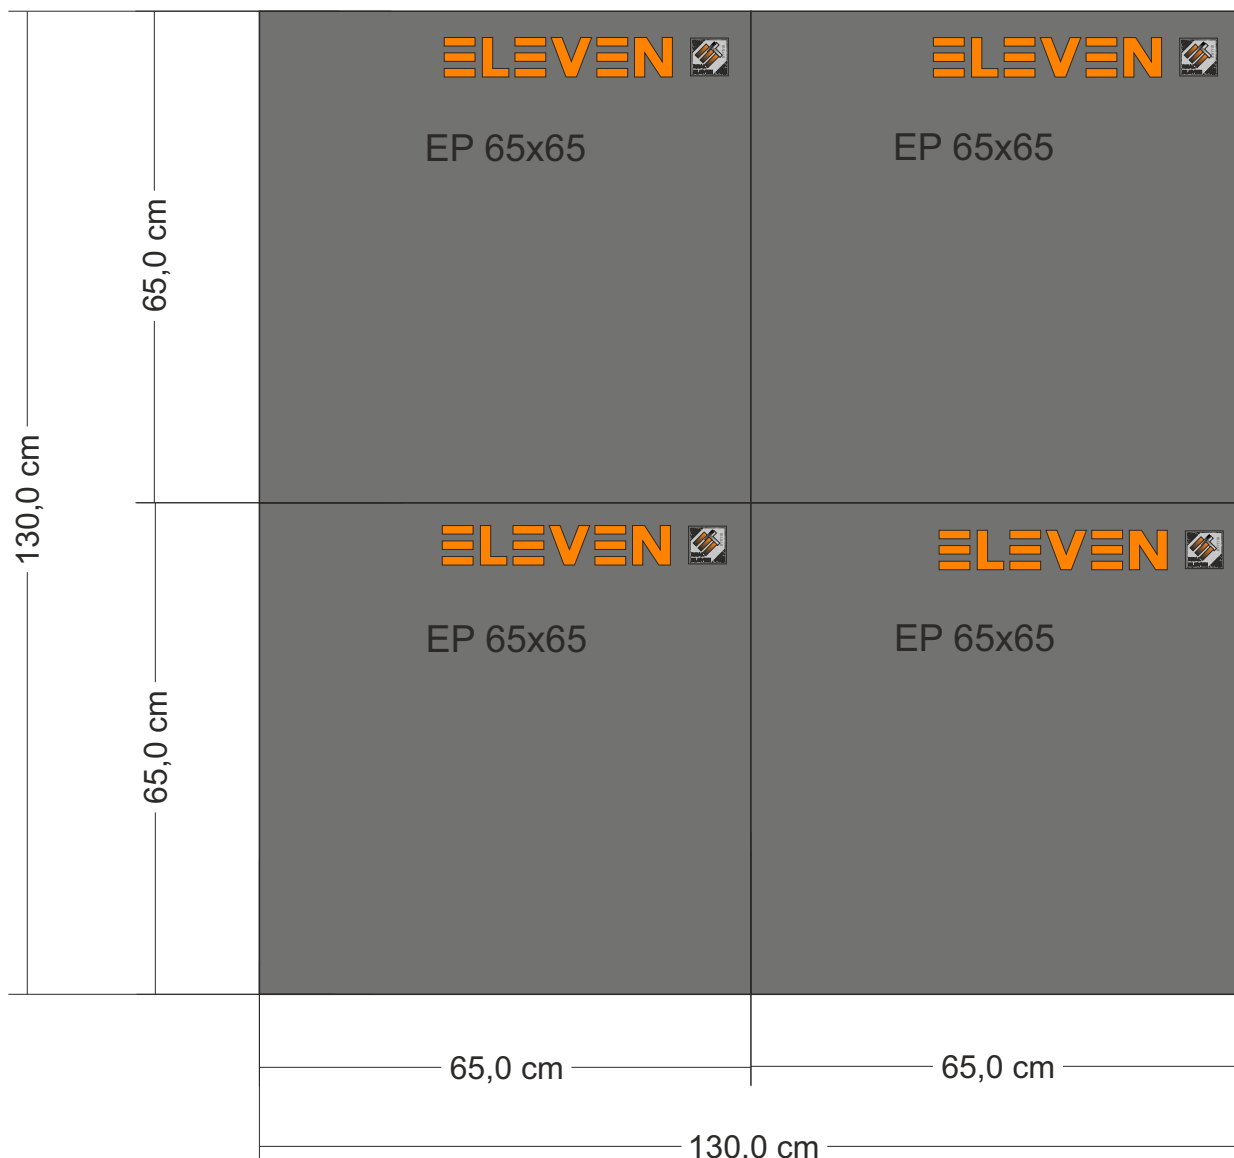

ELEVEN EP Buttress 130x130 cm

with 4 pieces EP 65x65x24 cm target block
for long lasting lifetime

Layout #31

Recommended stand height: min. 64 cm