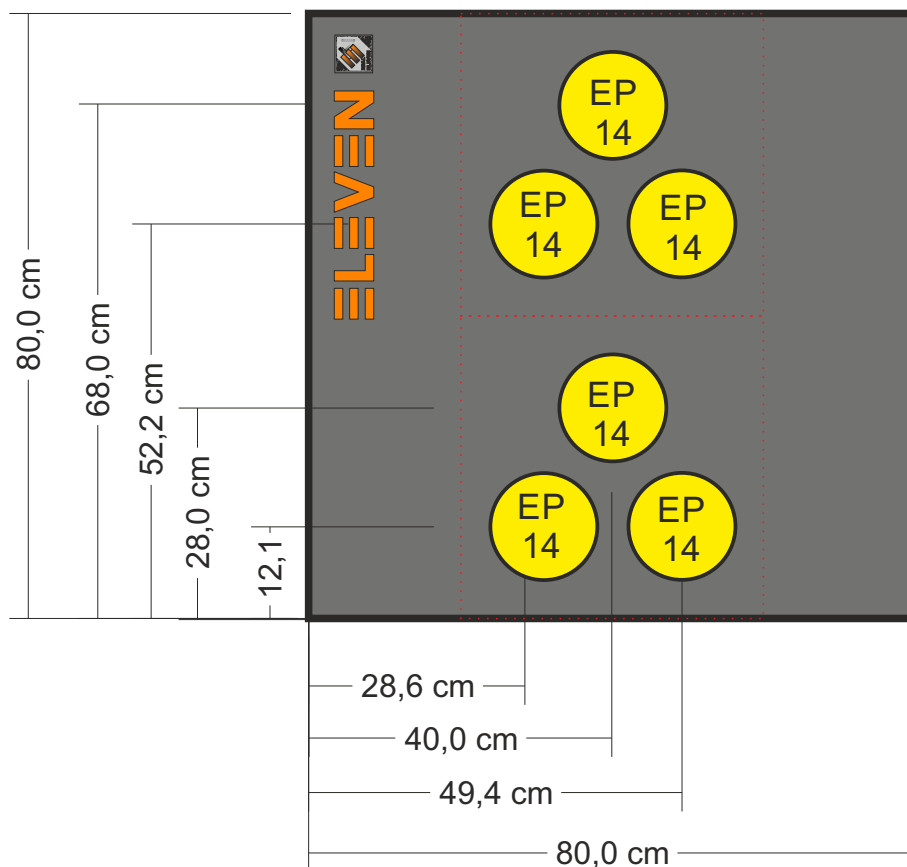

Layout #15

Recommended stand height: 68 cm

ELEVEN Buttress 125x125 cm

with 12 pieces 9,5 cm EP inserts
and 1 piece 24,5 cm EP insert

2x3 Vertical Triple Target Face for Indoor
Individual and team event

Layout #16

Recommended stand height: 68 cm

ELEVEN+ Buttress 100x100 cm

with 4 pieces 14,5 cm EP inserts
for four 40cm field target faces

Layout #17

Recommended stand height: min. 10 cm

ELEVEN Buttress 80x80 cm

with 9 pieces 14,5 cm EP inserts
for three indoor target faces

Layout #18

Recommended stand height: min. 10 cm

ELEVEN Buttress 80x80 cm

with 6 pieces 14,5 cm EP inserts
for two Las Vegas target faces

Layout #19

Recommended stand height: min. 10 cm

ELEVEN Buttress 90x90 cm

with 8 pieces 9,5 cm EP inserts
and 1 piece 14,5 cm EP insert

Layout #20

Recommended stand height: min. 10 cm

ELEVEN+ Buttress 100x100 cm

with 1 piece 24,5 cm EP insert
for 60cm and 80cm field target faces