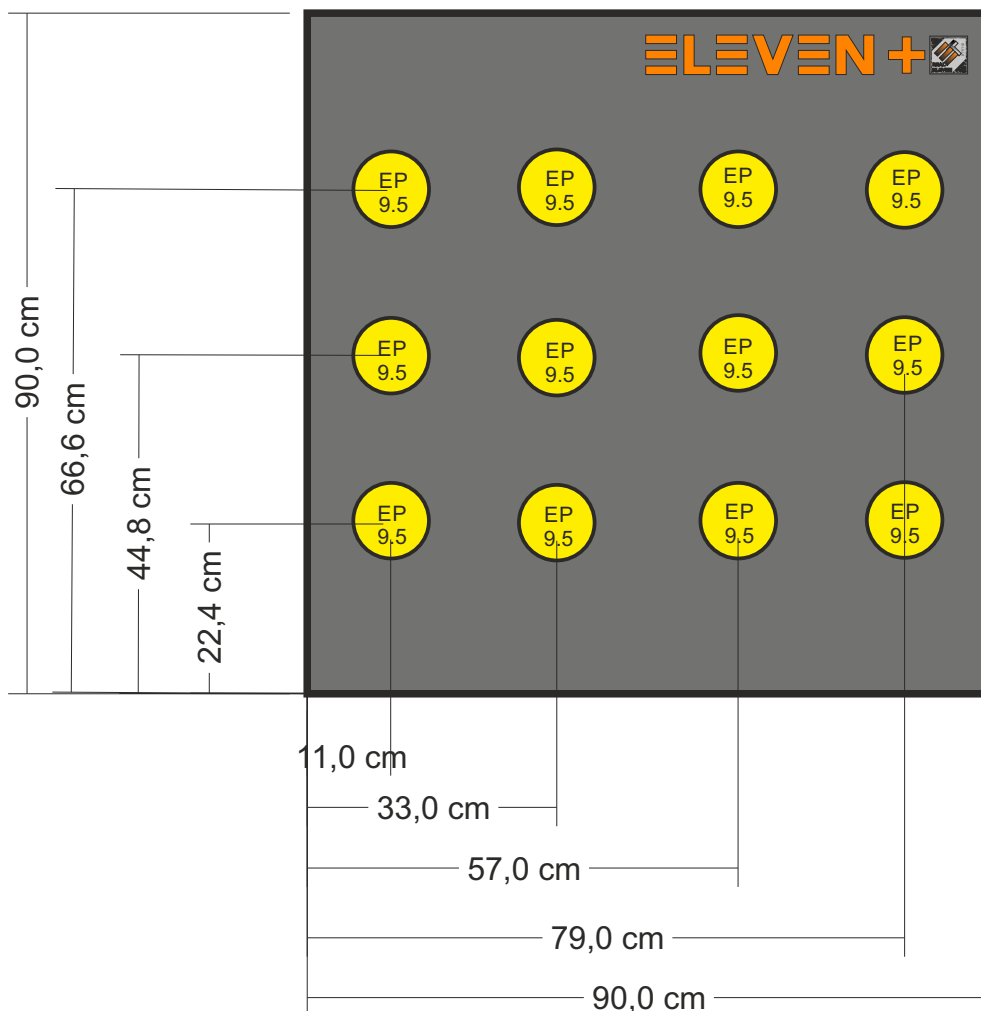

Layout #18

Recommended stand height: min. 10 cm

ELEVEN Buttress 80x80 cm

with 6 pieces 14,5 cm EP inserts
for two Las Vegas target faces

Layout #19

Recommended stand height: min. 10 cm

ELEVEN Buttress 90x90 cm

with 8 pieces 9,5 cm EP inserts
and 1 piece 14,5 cm EP insert

Layout #20

Recommended stand height: min. 10 cm

ELEVEN+ Buttress 100x100 cm

with 1 piece 24,5 cm EP insert
for 60cm and 80cm field target faces

Layout #21

Recommended stand height: min. 10 cm

ELEVEN+ Buttress 90x90 cm

with 12 pieces 9,5 cm EP inserts
for four bunny field target faces

NOT suitable to competitions
by rules of WA!!!

Layout #22

Recommended stand height: min. 10 cm

ELEVEN Buttress 90x90 cm

with 4 pieces 24,5 cm EP inserts
for four field target faces

NOT suitable to competitions
by rules of WA!!!

Layout #23

Recommended stand height: min. 10 cm

ELEVEN Buttress 100x100 cm