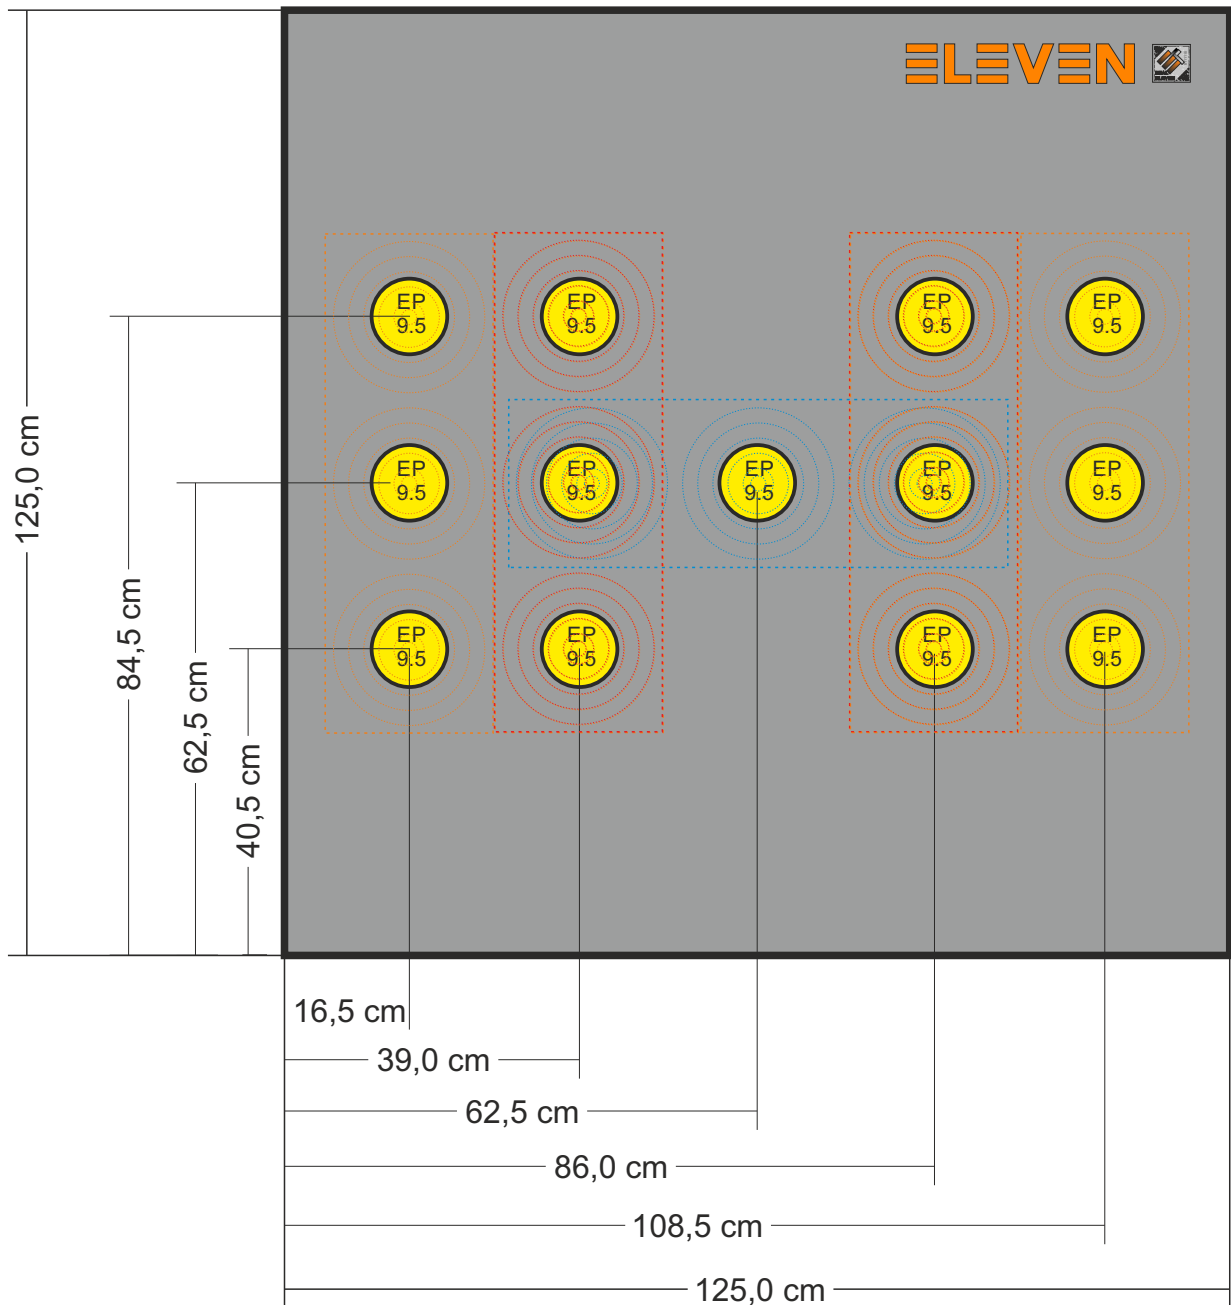

A - C - Individual event - B - D
A-Individual and team event-B
Team Shoot-off