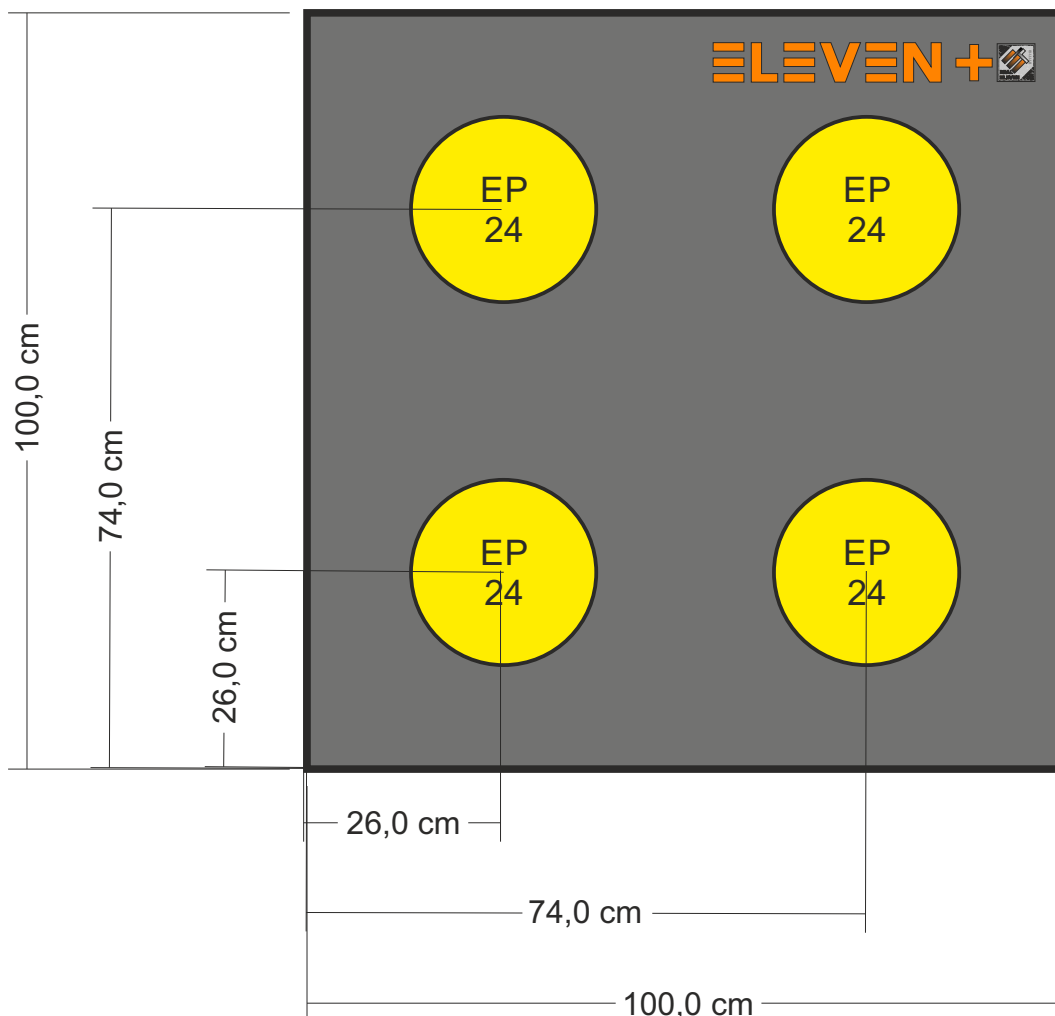

Layout #1

Recommended stand height: 68 cm

ELEVEN+ Buttruss 125x125 cm
 with 4 pieces 14,5 cm EP inserts
 for qualification round of compound divisions

Layout #2

Recommended stand height: 68 cm

ELEVEN Buttress 125x125 cm

ELEVEN+ Buttress 125x125 cm

with 4 pieces 14,5 cm EP inserts
Recommended for mixed usage

Layout #10

Recommended stand height: 68 cm

ELEVEN+ Buttress 125x125 cm

with 5 pieces 24,5 cm EP inserts
for mixed usage

ELEVEN Buttress 90x90 cm

with 4 pieces 24,5 cm EP inserts
for four field target faces

NOT suitable to competitions
by rules of WA!!!

Layout #23

Recommended stand height: min. 10 cm

ELEVEN Buttress 100x100 cm

Recommended stand height: min. 10 cm

ELEVEN+ Buttress 90x90 cm

with 1 piece 37 cm EP inserts
for one field target faces

Layout #26

Recommended stand height: min. 10 cm

ELEVEN+ Buttress 100x100 cm

with 4 pieces 24,5 cm EP inserts
for four 40cm field target faces