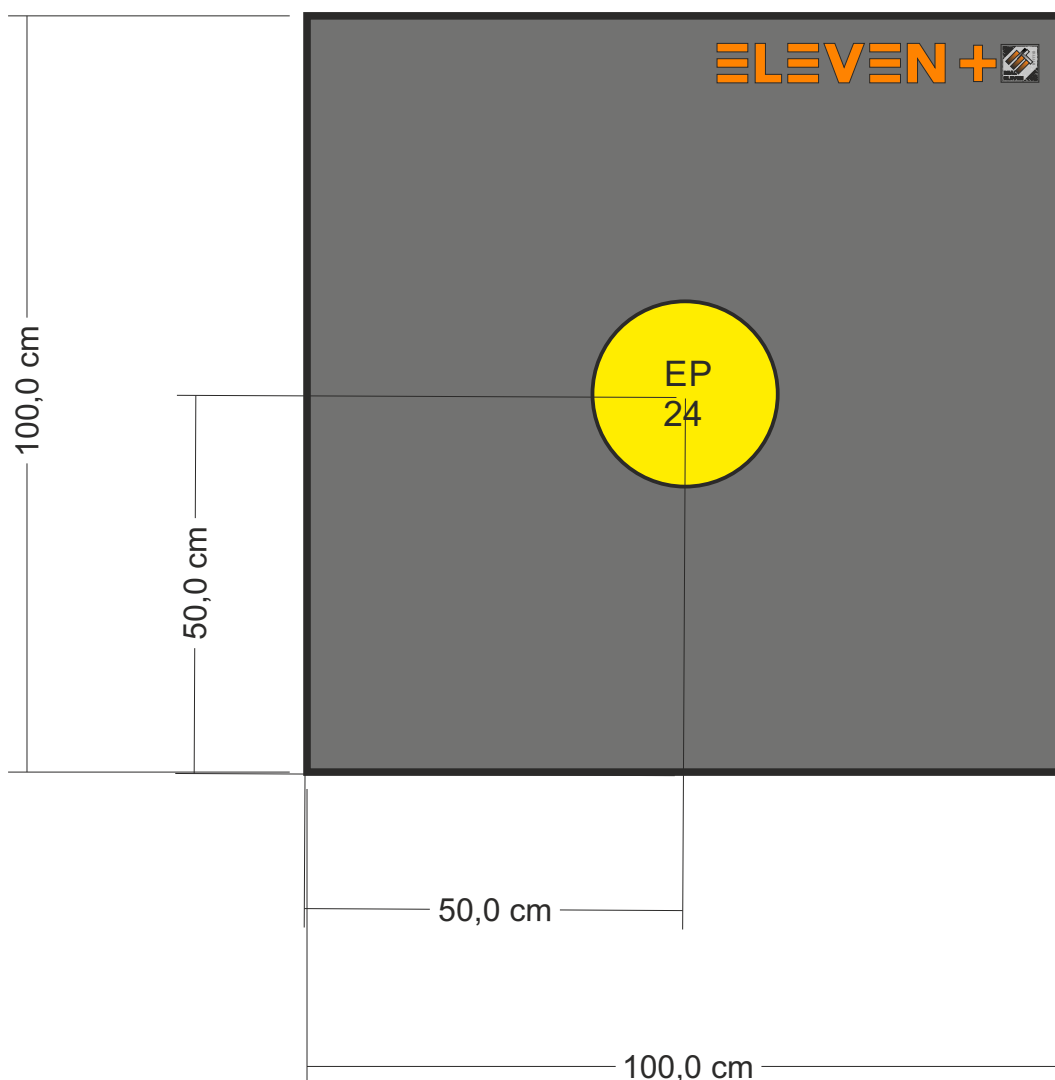

ELEVEN+ Buttress 100x100 cm

with 1 piece 24,5 cm EP insert
for 60cm and 80cm field target faces

Layout #21

Recommended stand height: min. 10 cm