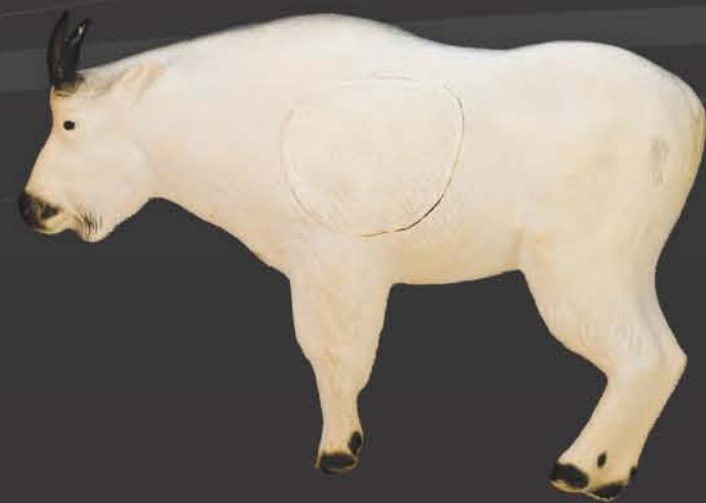

E31 Mountain Goat Normal 125x34x96 22kg IFAA 1